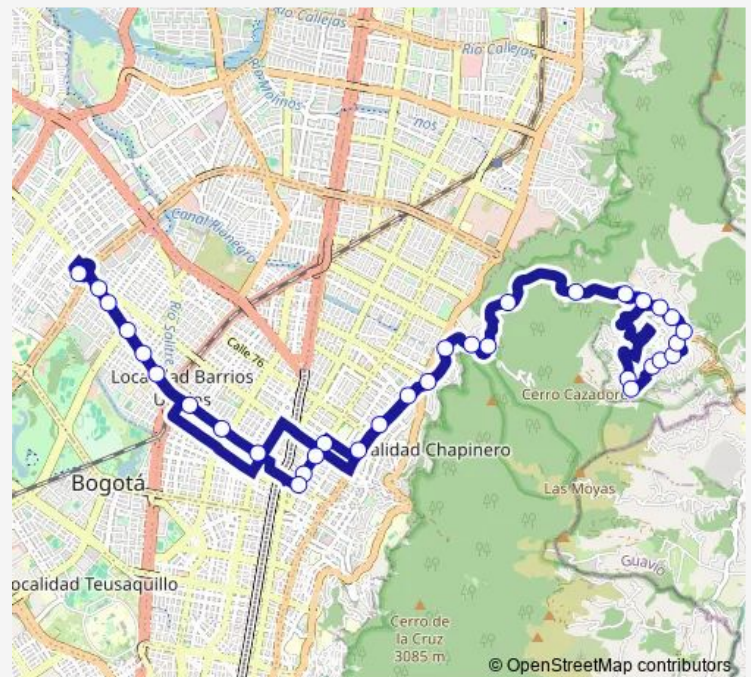

### Route schedule

303a15 — DG 95 - KR 6 E

Monday 04:00-23:11

Tuesday 04:00-23:11

Wednesday 04:00-23:11

Thursday 04:00-23:11

Friday 04:00-23:11

Saturday 04:00-23:11

### Route info

Direction: 303a15

Stops: 34

Trip Duration: 0 hour 39 min

TV 4A - KR 87

DG 91 - KR 4

KR 2 - CL 91a

Via la Calera - DG 97

## Route info

Direction: CL 94A - KR 7A E

Stops: 33

Trip Duration: 0 hour 36 min

AC 68 - KR 25

AC 68 - KR 28b

AC 68 - KR 52

AC 68 - KR 56b