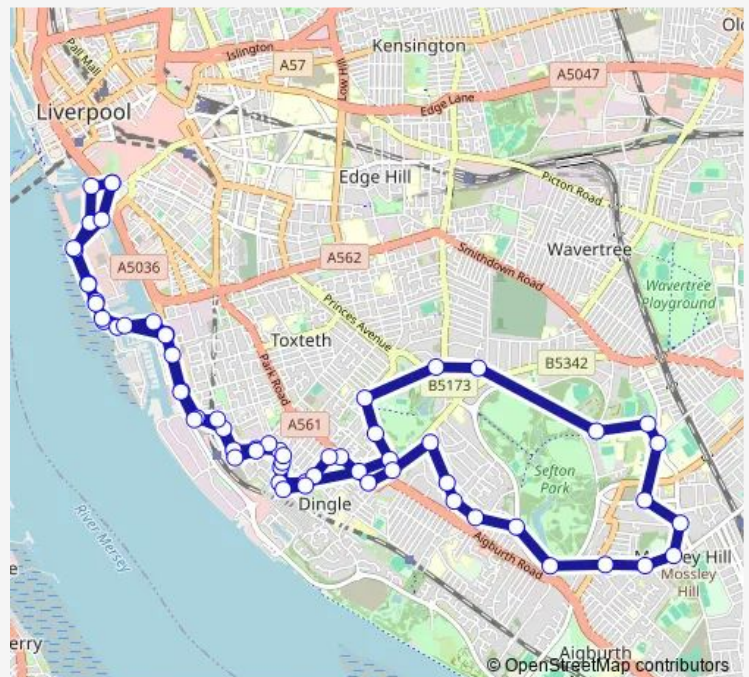

Navigation Wharf

Caryl Street

Park Street

Cooperage Close

Lindfield Close

Wellington Road

Bessemer Street

Malwood Street

Mill Street

Peel Street

Wellesley Road

Route schedule

Liverpool ONE Bus Station — Liverpool ONE Bus Station

Monday 06:49-18:21

Tuesday 06:49-18:21

Wednesday 06:49-18:21

Thursday 06:49-18:21

Friday 06:49-18:21

Saturday 06:49-18:21

Sunday —

Route info

Direction: Liverpool ONE Bus Station

Stops: 62

Trip Duration: 1 hour 1 min

■ 4 — Liverpool One - Dingle

Peel Street

Devonshire Road West

Sefton Park Road

Hartington Road

Merebank Court

Grenbank Road

Penny Lane