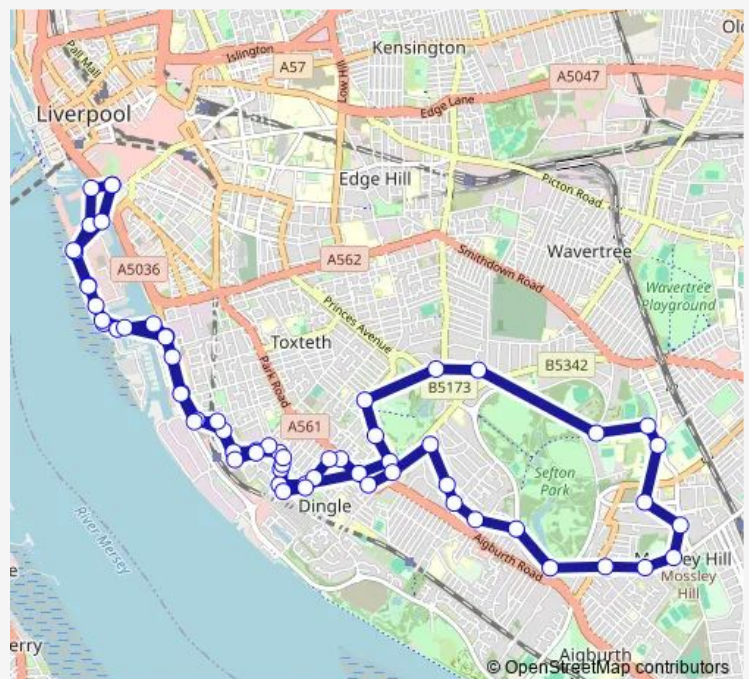

Navigation Wharf

Caryl Street

Park Street

Cooperage Close

Lindfield Close

Wellington Road

Bessemer Street

Malwood Street

Mill Street

Peel Street

Wellesley Road

Route schedule

Liverpool ONE Bus Station — Liverpool ONE Bus Station

Monday 06:49-18:21

Tuesday 06:49-18:21

Wednesday 06:49-18:21

Thursday 06:49-18:21

Friday 06:49-18:21

Saturday 06:49-18:21

Sunday —

Route info

Direction: Liverpool ONE Bus Station

Stops: 62

Trip Duration: 0 hour 52 min

■ 4 — Liverpool One - Dingle

Peel Street

Devonshire Road West

Sefton Park Road

Hartington Road

Merebank Court

Grenbank Road

Penny Lane