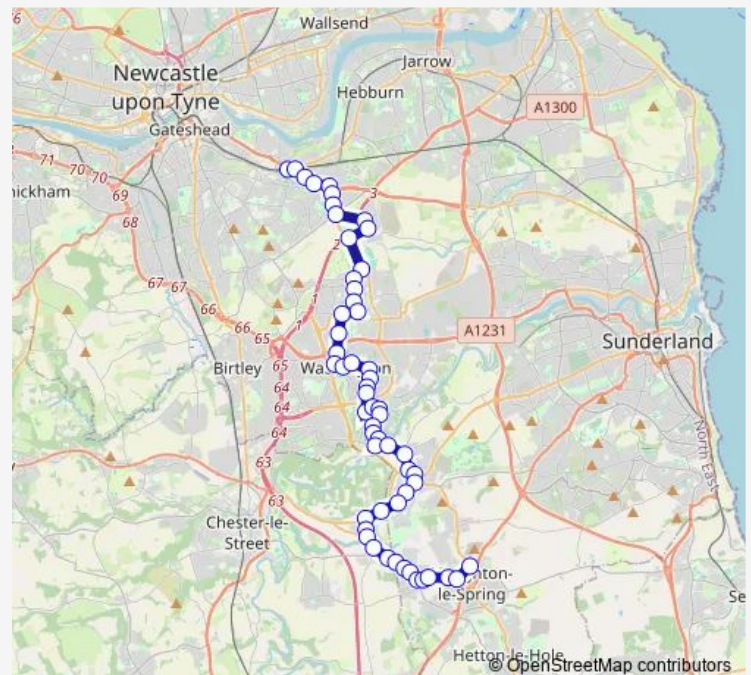

Thursday 04:40-23:33

Friday 04:40-23:33

Saturday 04:40-23:33

Sunday 05:25-23:33

Route info

Direction: Hillside Way

Stops: 54

Trip Duration: 0 hour 57 min

4 — Houghton - Heworth

Station Road-Wensleydale Avenue

Station Road-Penshaw Lodge

Station Road-Chandlers Ford

Station Road-Stonesdale

Station Road-St Pauls Drive

Station Road-Bridge

Station Road - Worm Hill Terrace

Route info

Direction: Heworth Interchange

Stops: 56

Trip Duration: 0 hour 48 min

Biddick Lane-School

Washington Arts Centre

Fallowfield Way-Footbridge

Fallowfield Way-Farrier Close

Dairy Lane-Willow Road

Dairy Lane-Wallace Street

Hillside Way

4 Bus time schedules and route maps are available in an offline PDF at busmaps.com. Use the busmaps.com website to see live bus times, train schedule or subway schedule, and step-by-step directions for all public transit in Gateshead