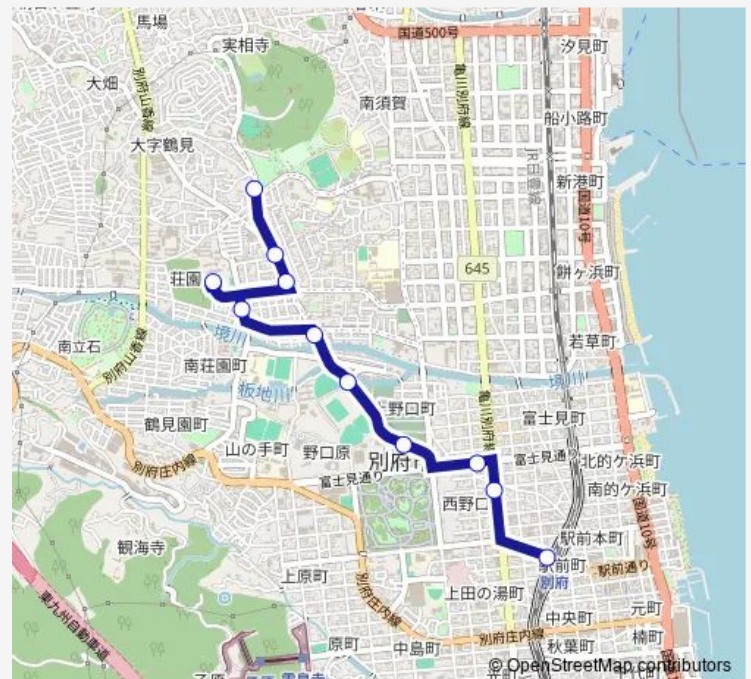

Bus 4 九大別府病院經由南原線

[Go to website](#)

Direction

別府駅西口 — 南原

11 stops

[Open route schedule](#)

別府駅西口

西野口

南原

Route schedule

別府駅西口 — 南原

Monday 07:05

Tuesday 07:05

Wednesday 07:05

Thursday 07:05

Friday 07:05

Saturday —

Sunday —

Route info

Direction: 別府駅西口

Stops: 11

Trip Duration: 0 hour 14 min

■ 4— 九大別府病院經由南原線

4 Bus time schedules and route maps are available in an offline PDF at busmaps.com. Use the busmaps.com website to see live bus times, train schedule or subway schedule, and step-by-step directions for all public transit in Beppu