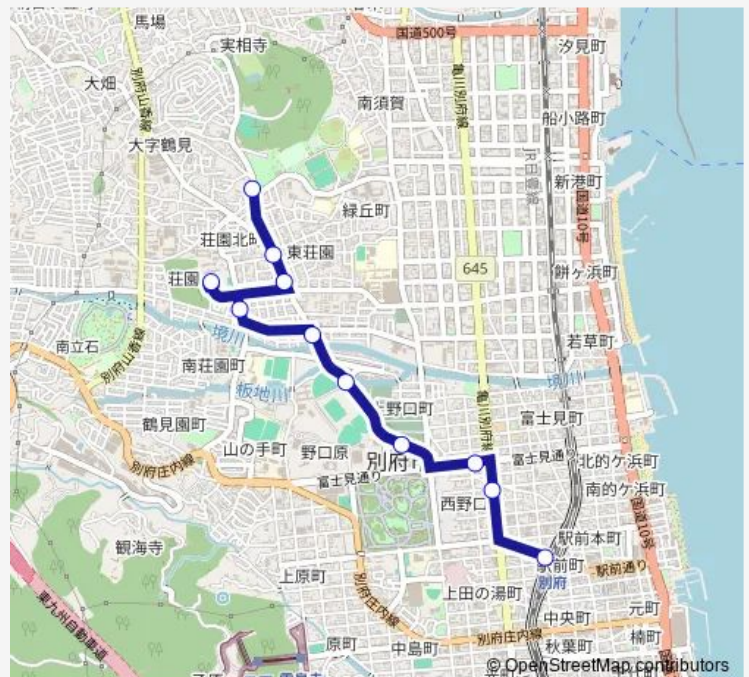

Bus 4 九大別府病院經由南原線

[Go to website](#)

Direction

別府駅西口 — 南原

11 stops

[Open route schedule](#)

別府駅西口

西野口

南原

Route schedule

別府駅西口 — 南原

Monday 07:05

Tuesday 07:05

Wednesday 07:05

Thursday 07:05

Friday 07:05

Saturday —

Sunday —

Route info

Direction: 別府駅西口

Stops: 11

Trip Duration: 0 hour 14 min

■ 4— 九大別府病院經由南原線

4 Bus time schedules and route maps are available in an offline PDF at busmaps.com. Use the busmaps.com website to see live bus times, train schedule or subway schedule, and step-by-step directions for all public transit in Beppu