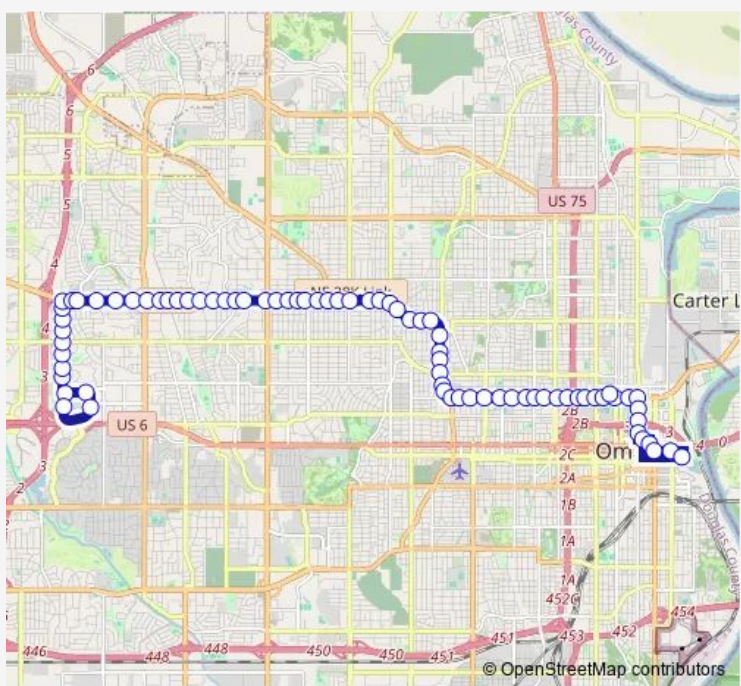

**Direction**  
 8th on Farnam Nw — 22nd & Cuming Ne  
 77 stops  
[Open route schedule](#)

- 8th on Farnam Nw
- 11th & Farnam Ne
- 13th & Farnam Ne
- 15th & Farnam Ne
- 15th St & Dodge St Se
- 16th & Capitol Ave Ne
- 16th & Chicago Se
- 16th & Cass St. Se
- 16th & Mike Fahey Se
- 16th & Cuming Nw
- 18th & Cuming Ne
- 20th & Cuming Ne
- 22 & Cuming St Nw
- 24th & Cuming Nw
- 25th Ave & Cuming Ne
- 27th & Cuming Ne
- 29th & Cuming Ne
- 30th & Cuming Nw
- 32nd & Cuming Ne
- 33rd & Cuming Nw
- 36th & Cuming Ne

**Route schedule**  
 8th on Farnam Nw — 22nd & Cuming Ne

Monday	06:41-21:11
Tuesday	06:41-21:11
Wednesday	06:41-21:11
Thursday	06:41-21:11
Friday	06:41-21:11
Saturday	06:41-21:11
Sunday	07:11-19:11

**Route info**  
 Direction: 8th on Farnam Nw  
 Stops: 77  
 Trip Duration: 1 hour 9 min

38th & Cuming Ne

40th & Cuming Ne

42nd & Cuming Ne

43rd Ave & Cuming Ne

45th & Cuming Ne

NW Radial Hwy & Nicholas Ne

NW Radial Hwy & Hamilton Se

NW Radial Hwy & Seward Se

NW Radial Hwy & Decatur Se

NW Radial Hwy & Burdette Se

48th & NW Radial Hwy Ne

49th & NW Radial Hwy Ne

50th & NW Radial Hwy Nw

51st/Miami & NW Radial Hwy Nw

52nd & NW Radial Hwy Ne

52nd & NW Radial Hwy Nw