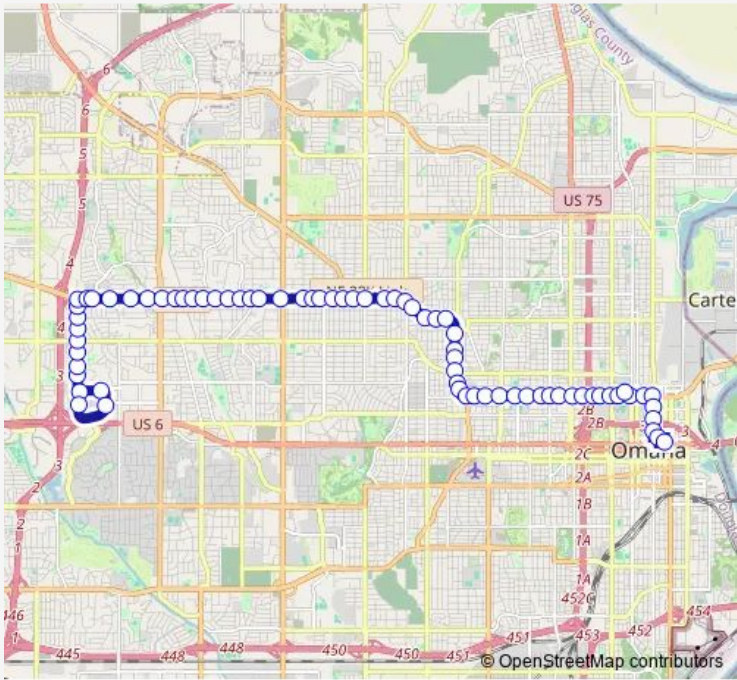

Bus 4 Maple Street

[Go to website](#)

Direction
 22nd & Cuming Se — Westroads TC Bay 4
 75 stops
[Open route schedule](#)

- 22nd & Cuming Se
- 14th & Dodge Nw
- Capitol Ave & 16th Ne
- 16th & Chicago Se
- 16th & Cass St. Se
- 16th & Mike Fahey Se
- 16th & Cuming Nw
- 18th & Cuming Ne
- 20th & Cuming Ne
- 22 & Cuming St Nw
- 24th & Cuming Nw
- 25th Ave & Cuming Ne
- 27th & Cuming Ne
- 29th & Cuming Ne
- 30th & Cuming Nw
- 32nd & Cuming Ne
- 33rd & Cuming Nw
- 36th & Cuming Ne
- 38th & Cuming Ne
- 40th & Cuming Ne
- 42nd & Cuming Ne

Route schedule
 22nd & Cuming Se — Westroads TC Bay 4

Monday	04:20-21:11
Tuesday	04:20-21:11
Wednesday	04:20-21:11
Thursday	04:20-21:11
Friday	04:20-21:11
Saturday	05:36-21:11
Sunday	06:06-19:11

Route info
 Direction: 22nd & Cuming Se
 Stops: 75
 Trip Duration: 0 hour 54 min

4 — Maple Street BusMaps

43rd Ave & Cuming Ne

45th & Cuming Ne

NW Radial Hwy & Nicholas Ne

NW Radial Hwy & Hamilton Se

NW Radial Hwy & Seward Se

NW Radial Hwy & Decatur Se

NW Radial Hwy & Burdette Se

48th & NW Radial Hwy Ne

49th & NW Radial Hwy Ne

50th & NW Radial Hwy Nw

51st/Miami & NW Radial Hwy Nw

52nd & NW Radial Hwy Ne

52nd & NW Radial Hwy Nw

NW Radial & 54th Ne

NW Radial & 56th Ne