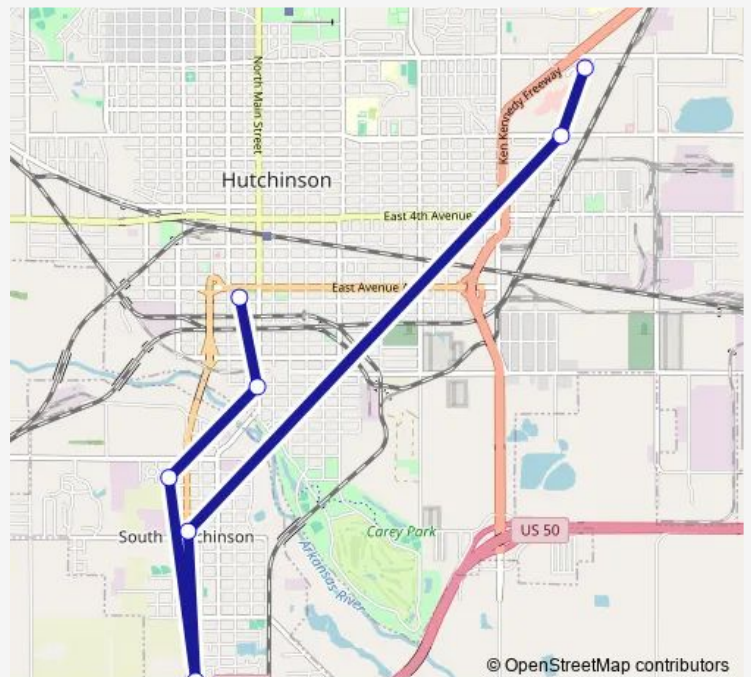

### Direction

Rcat Transfer Station — Walmart Rcat Transfer Point

7 stops

[Open route schedule](#)

Rcat Transfer Station

Main St & Bigger St

S.H. Sunrise Acres Hi-Rise

S.H. Mcdonalds

### Route schedule

Rcat Transfer Station — Walmart Rcat Transfer Point

Monday	08:00-16:00
Tuesday	08:00-16:00
Wednesday	08:00-16:00
Thursday	08:00-16:00
Friday	08:00-16:00
Saturday	08:00-16:00
Sunday	—

### Route info

Direction: Rcat Transfer Station

Stops: 7

Trip Duration: 0 hour 30 min

**Direction**

Walmart Rcat Transfer Point — Rcat Transfer Station

7 stops

[Open route schedule](#)

## Route schedule

Walmart Rcat Transfer Point — Rcat Transfer Station

Monday	08:30-16:30
Tuesday	08:30-16:30
Wednesday	08:30-16:30
Thursday	08:30-16:30
Friday	08:30-16:30
Saturday	08:30-16:30
Sunday	—