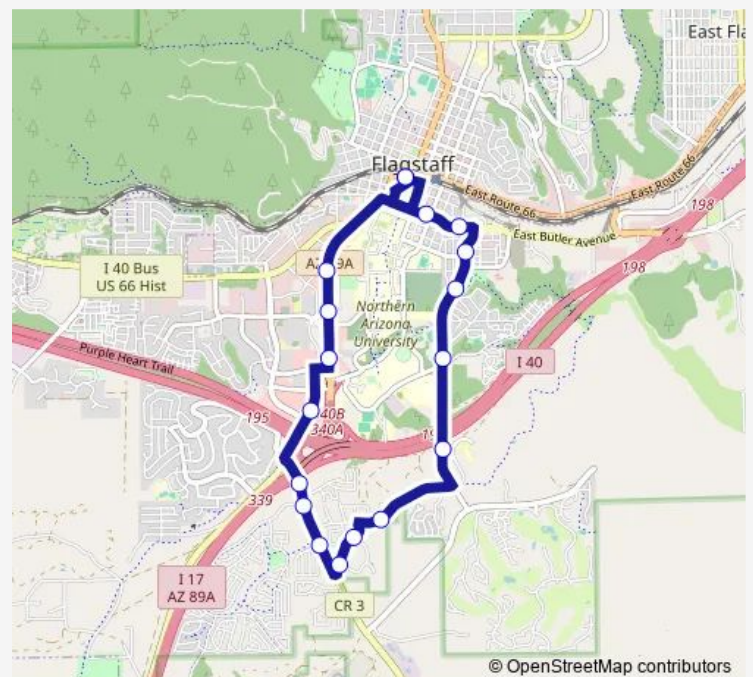

### Direction

Downtown Connection Center — Downtown Connection Center

18 stops

[Open route schedule](#)

Downtown Connection Center

Milton (Taco Bell)

Milton / University

Milton / Forest Meadows

Lone Tree / Pine Knoll

Lone Tree / Brannen

Lone Tree / Franklin

Butler / Elden Wb

Butler / San Francisco Wb

Downtown Connection Center

### Route schedule

Downtown Connection Center — Downtown Connection Center

Monday 06:05-21:45

Tuesday 06:05-21:45

Wednesday 06:05-21:45

Thursday 06:05-21:45

Friday 06:05-21:45

Saturday 07:05-19:45

### Route info

Direction: Downtown Connection Center

Stops: 18

Trip Duration: 0 hour 35 min

© OpenStreetMap contributors

4 — Route 04 - Gold

4 Bus time schedules and route maps are available in an offline PDF at [busmaps.com](https://busmaps.com). Use the [busmaps.com](https://busmaps.com) website to see live bus times, train schedule or subway schedule, and step-by-step directions for all public transit in Flagstaff