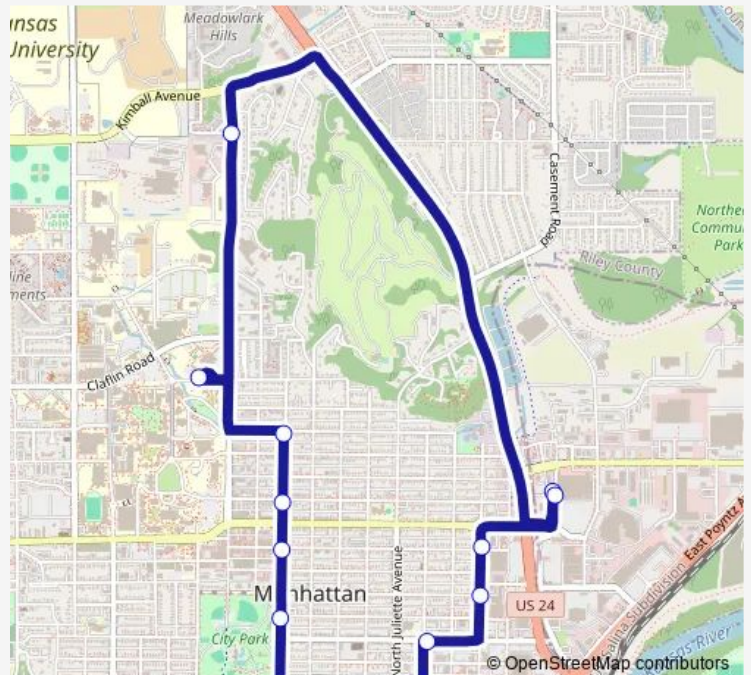

Direction

Walmart — Walmart

12 stops

[Open route schedule](#)

Walmart

FH Gardens

Derby

Bertrand & 11th

Route schedule

Walmart — Walmart

Monday 07:23-18:23

Tuesday 07:23-18:23

Wednesday 07:23-18:23

Thursday 07:23-18:23

Friday 07:23-18:23

Saturday 09:23-18:23

Sunday —

Route info

Direction: Walmart

Stops: 12

Trip Duration: 0 hour 25 min

Direction

Walmart — Walmart

11 stops

Walters

Marlatt E

Marlatt W

Walmart

Route schedule

Walmart — Walmart

Monday	07:00-18:00
Tuesday	07:00-18:00
Wednesday	07:00-18:00
Thursday	07:00-18:00
Friday	07:00-18:00
Saturday	09:00-18:00
Sunday	—

Route info