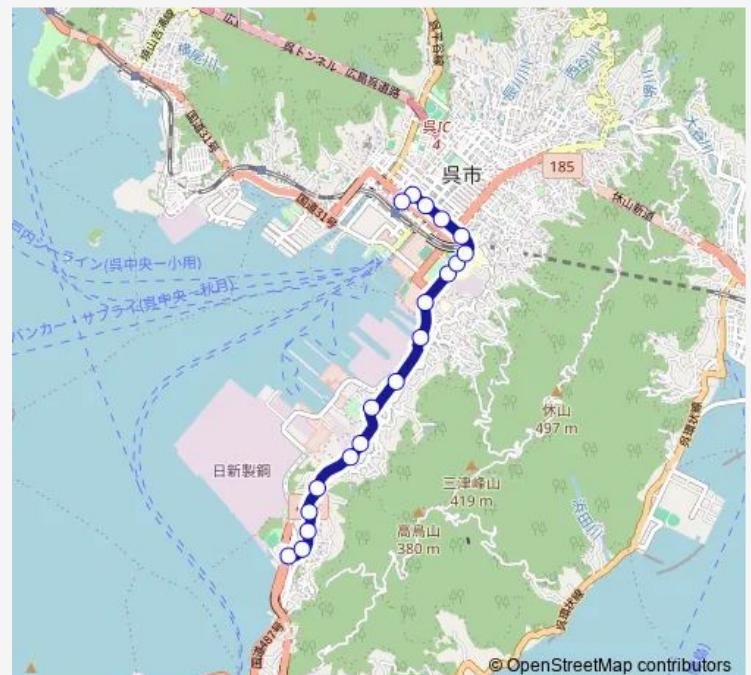

Saturday 07:34-19:07

Sunday 07:34-19:07

Route info

Direction: 鍋棧橋

Stops: 19

Trip Duration: 0 hour 23 min

■ 4 — 宮原線

4 Bus time schedules and route maps are available in an offline PDF at busmaps.com. Use the busmaps.com website to see live bus times, train schedule or subway schedule, and step-by-step directions for all public transit in Kure