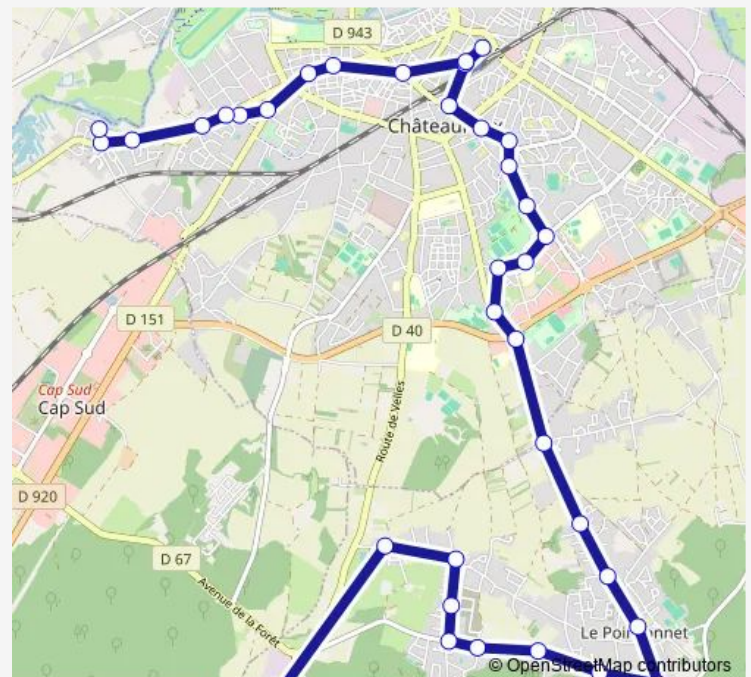

Hotel DE Ville

Republique

Mediatheque

Route schedule

Cecile Sorel — Brande

Monday 08:11-16:58

Tuesday 08:11-16:58

Wednesday 08:11-16:58

Thursday 08:11-16:58

Friday 08:11-16:58

Saturday —

Sunday —

Route info

Direction: Cecile Sorel

Stops: 44

Trip Duration: 1 hour 4 min

4 — Ligne 4 toutes périodes

Charles DE Gaulle

8 Mai

Bernard Louvet

Descartes

Pierre Loti

Montaigne

Victor Laloux