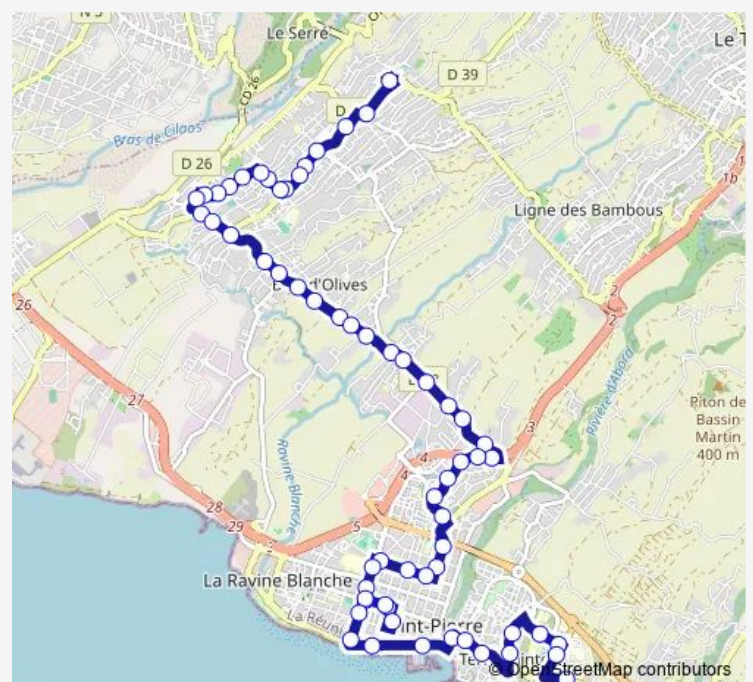

Saturday 06:00-18:30

Sunday 05:20-18:40

Route info

Direction: Pôle d'échanges Marché Couvert

Stops: 51

Trip Duration: 0 hour 32 min

Luspot

Boulaki

Saturday 05:30-18:00

Sunday 06:10-17:50

Route info

Direction: Sidr Ravine Des Cabris

Stops: 62

Trip Duration: 1 hour 1 min

Esther

Quinton