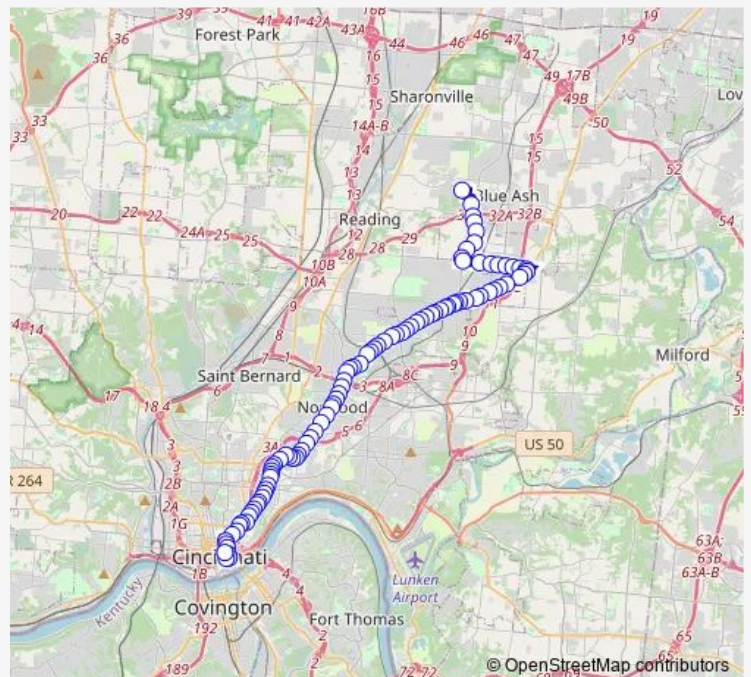

Reading RD & 12th St

Reading RD & Elsinore Pl

Elsinore PL & Reading Rd

Gilbert AVE & Elsinore Pl

Gilbert AVE 1720

Gilbert AVE & Eden Park Dr

Gilbert AVE & Morris St

Gilbert AVE & Deerfield Pl

Gilbert AVE & Buena Vista Pl

### Route schedule

Government Square Area H — UC Blue Ash

Monday	03:30-02:45 <sup>+1</sup>
Tuesday	03:30-02:45 <sup>+1</sup>
Wednesday	03:30-02:45 <sup>+1</sup>
Thursday	03:30-02:45 <sup>+1</sup>
Friday	03:30-02:45 <sup>+1</sup>
Saturday	03:30-02:45 <sup>+1</sup>
Sunday	03:30-02:45 <sup>+1</sup>

### Route info

Direction: Government Square Area H

Stops: 92

Trip Duration: 0 hour 55 min

4 — Montgomery Road

Gilbert AVE & Blair Ave

Gilbert AVE & Victory Pkwy

Gilbert AVE 3190