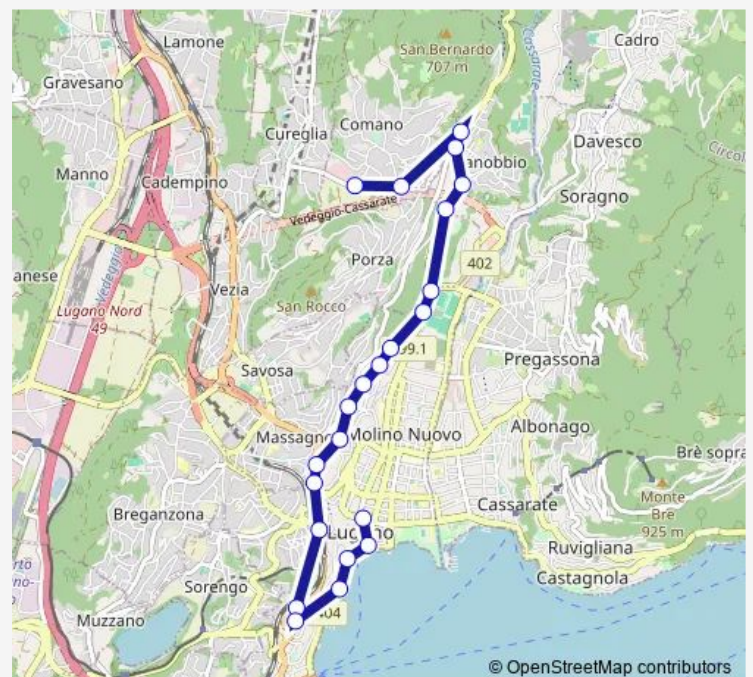

Thursday 05:34

Friday 05:34

Saturday 05:34

Sunday 05:34

Route info

Direction: Comano, Studio Tv

Stops: 22

Trip Duration: 0 hour 24 min

4 — B 4

BusMaps

Direction

Comano, Studio Tv — Lugano, Centro

22 stops

[Open route schedule](#)

Comano, Studio Tv

Comano, Rotonda

Wednesday 06:01-23:31

Thursday 06:01-23:31

Friday 06:01-23:31

Saturday 06:01-23:31

Sunday 06:01-23:31

Route info

Direction: Comano, Studio Tv

Stops: 22