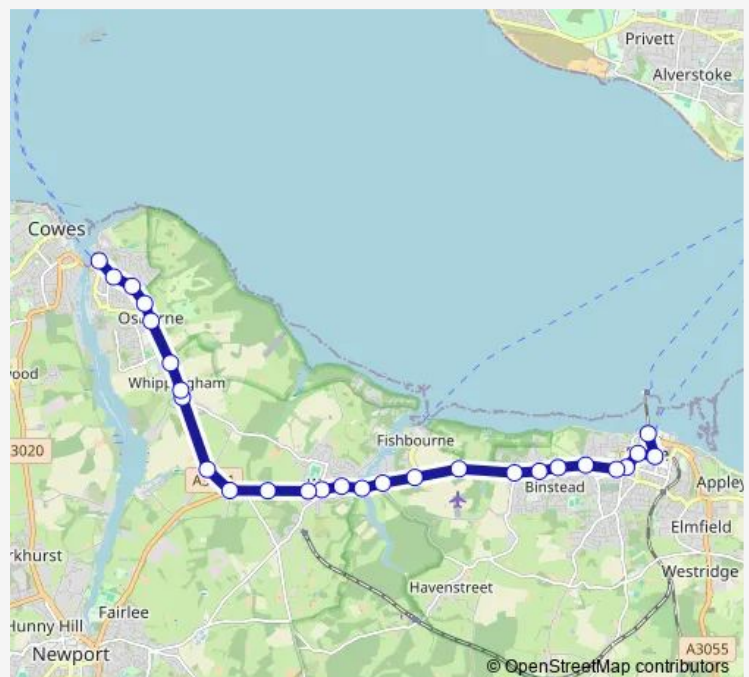

Thursday 06:35-22:09

Friday 06:35-22:09

Saturday 07:50-22:09

Sunday 08:59-22:09

Route info

Direction: Transport Interchange

Stops: 27

Trip Duration: 0 hour 30 min

4 — Ryde - Binstead - Wootton - Whippingham - Osborne House - East Cowes

Cecamm

Osborne House

Osborne Cottage

Connaught Road

John Nash Avenue

Well Road

Direction

Well Road — Transport Interchange

26 stops

[Open route schedule](#)

Well Road

John Nash Avenue

Connaught Road

Osborne Cottage

Osborne House

Wednesday 07:15-22:35

Thursday 07:15-22:35

Friday 07:15-22:35

Saturday 08:25-22:35

Sunday 09:25-22:35

Route info

Direction: Well Road

Stops: 26