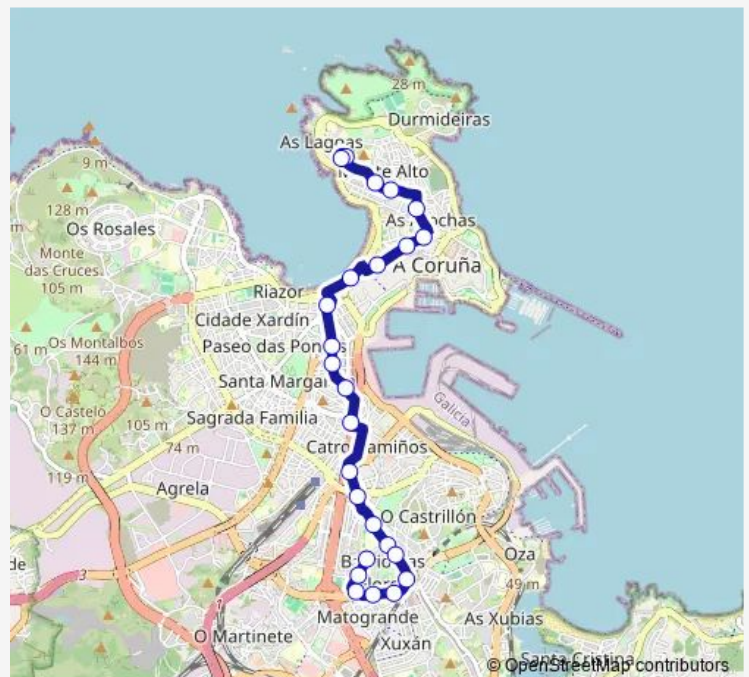

### Route schedule

Camilo J.Cela,Blq.56 — As Lagoas, glorieta

Monday 07:15-23:25

Tuesday 07:15-23:25

Wednesday 07:15-23:25

Thursday 07:15-23:25

Friday 07:15-23:25

Saturday 07:20-23:20

### Route info

Direction: Camilo J.Cela,Blq.56

Stops: 19

Trip Duration: 0 hour 36 min

4 — Av. Hércules-Barrio das Flores