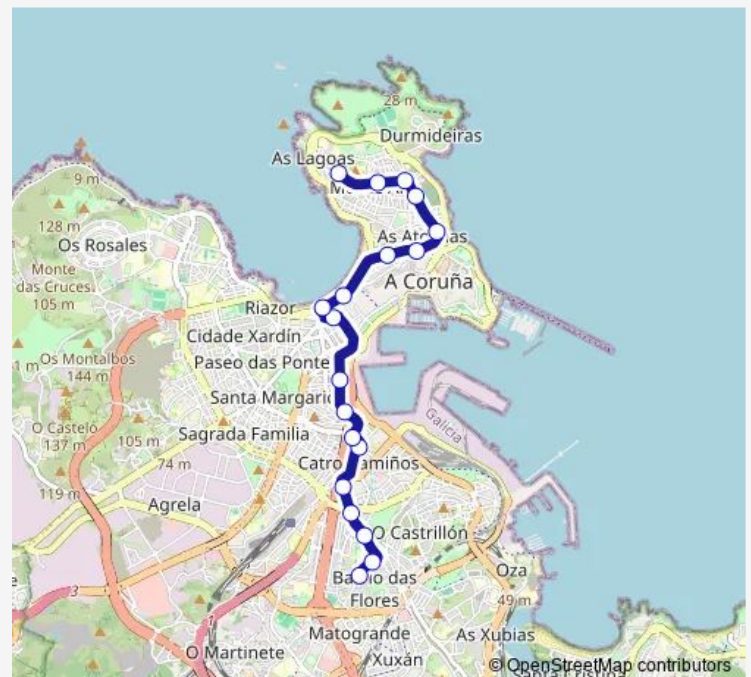

As Lagoas, glorieta

Route schedule

Camilo J.Cela,Blq.56 — As Lagoas, glorieta

Monday 07:15-23:25

Tuesday 07:15-23:25

Wednesday 07:15-23:25

Thursday 07:15-23:25

Friday 07:15-23:25

Saturday 07:20-23:20

Sunday 08:00-23:20

Route info

Direction: Camilo J.Cela,Blq.56

Stops: 19

Trip Duration: 0 hour 36 min

4 — Av. Hércules-Barrio das Flores

Direction

As Lagoas, glorieta — Camilo J.Cela,Blq.56

25 stops

[Open route schedule](#)

As Lagoas, glorieta

Av. de Hércules, 115

Av.Hércules,mercado

Av. de Hércules, 37

A Torre, 63

Wednesday 06:50-23:00

Thursday 06:50-23:20

Friday 06:50-23:15

Saturday 06:55-23:15

Sunday 07:35-23:15

Route info

Direction: As Lagoas, glorieta

Stops: 25