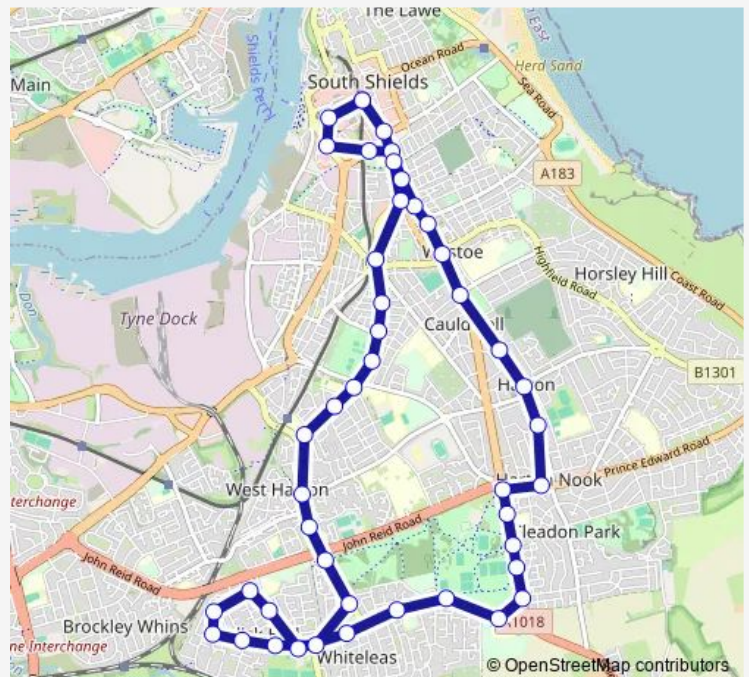

**Direction**

Interchange — Interchange

46 stops

[Open route schedule](#)

Interchange

Coronation Street-Cornwallis Street

Station Road-Industrial Estate

Crossgate

Nevinson Avenue-Tarragon Way

Route schedule

Interchange — Interchange

Monday 05:42-23:09

Tuesday 05:42-23:09

Wednesday 05:42-23:09

Thursday 05:42-23:09

Friday 05:42-23:09

Saturday 07:59-23:09

Sunday 10:25-23:09

Route info

Direction: Interchange

Stops: 46

Trip Duration: 0 hour 37 min

4 — South Shields Town Centre - Biddick Hall Estate

Nevinson Avenue - Gainsborough Avenue