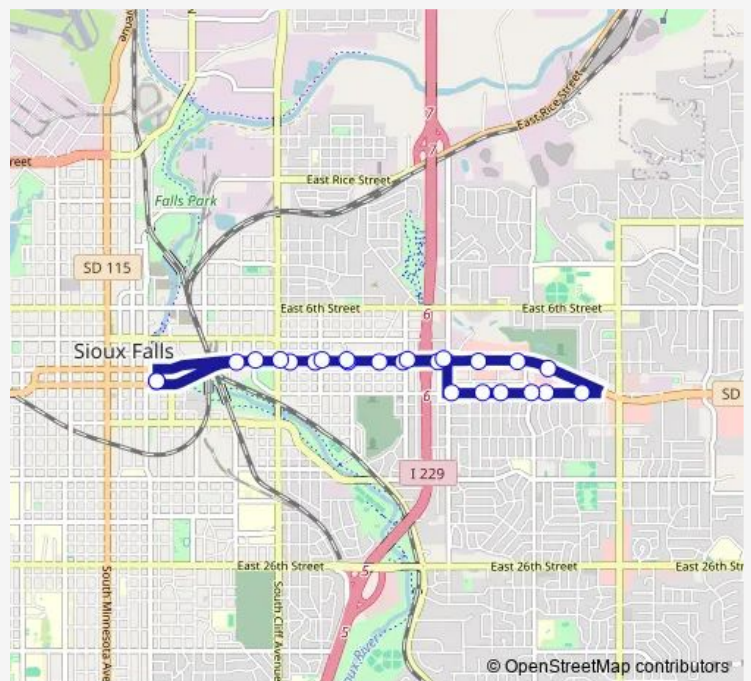

10th/Indiana (State Offices)

10th between Cliff and Van Eps

10th/Blauvelt SW corner

10th/Jessica SW corner

10th/St. Paul SW corner

10th/Lowell SW corner

10th/Blaine SW corner

10th/Hy-Vee/Campbell Supply SW corner

10th/Bahnson SW corner

10th/Kmart

12th/Kennedy NW corner

12th/Churchill NW corner

12th/Bahnson NE corner

12th/Sneve NE corner

12/Thompson NE corner

12th/Cleveland NE corner

10th/Cleveland NW corner

10th/Lowell NE corner

10th/Jessica NW corner

10th/Blauvelt NE corner

Route schedule

The Bus Stop (TBS) SAM's downtown terminal — The Bus Stop (TBS) SAM's downtown terminal

Monday	05:45-18:45
Tuesday	05:45-18:45
Wednesday	05:45-18:45
Thursday	05:45-18:45
Friday	05:45-18:45
Saturday	07:45-14:45
Sunday	—

Route info

Direction: The Bus Stop (TBS) SAM's downtown terminal

Stops: 24

Trip Duration: 0 hour 22 min

4 — East 10th Street

10th/Cliff NE corner

10th/Fairfax NE corner

The Bus Stop (TBS) SAM's downtown terminal