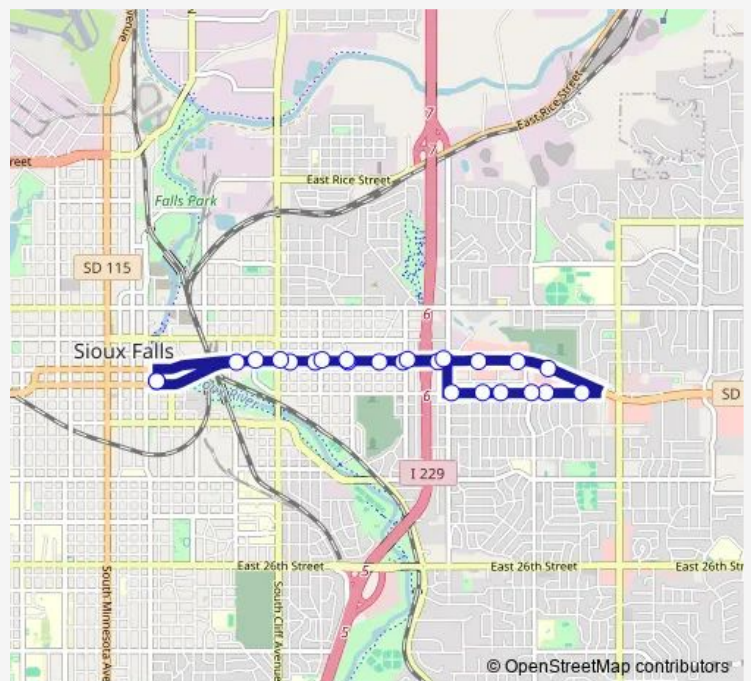

10th/Lowell NE corner

10th/Jessica NW corner

10th/Blauvelt NE corner

### Route schedule

The Bus Stop (TBS) SAM's downtown terminal — The Bus Stop (TBS) SAM's downtown terminal

Monday 05:45-18:45

Tuesday 05:45-18:45

Wednesday 05:45-18:45

Thursday 05:45-18:45

Friday 05:45-18:45

Saturday 07:45-14:45

Sunday —

### Route info

Direction: The Bus Stop (TBS) SAM's downtown terminal

Stops: 24

Trip Duration: 0 hour 22 min

4 — East 10th Street

10th/Cliff NE corner

10th/Fairfax NE corner

The Bus Stop (TBS) SAM's downtown terminal