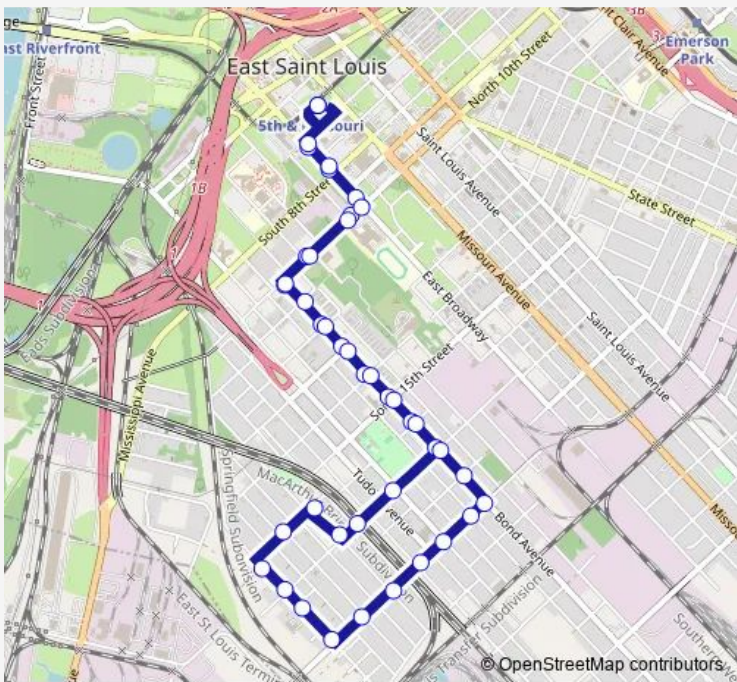

Bus 4 19th & Central

[Go to website](#)

Direction
 5TH & Missouri Transit Center — 5TH & Missouri Transit Center
 43 stops
[Open route schedule](#)

- 5TH & Missouri Transit Center
- East Broadway @ 6TH Street Eb
- East Broadway @ 8TH Street Eb
- Broadway @ 10th Street Eb
- 10th Street @ Walnut Sb
- 10th Street @ Converse Sb
- Bond @ 10th Street Eb
- Bond @ 12th Street Eb
- Bond @ 13th Street Eb
- Bond @ 14th Street Eb
- Bond @ 15th Street Eb
- Bond @ 16th Street Eb
- Bond @ 17th Street Eb
- 17TH STREET @ PIGGOTT SB
- 17TH STREET @ BOISMENUE SB
- Russell @ DR MR Lemons Wb
- Russell @ 16th Street Wb
- 16TH STREET @ CENTRAL SB
- WILFORD @ 16TH STREET EB
- WILFORD @ 17TH STREET EB
- WILFORD @ TOUCHETTE ELDERLY APARTMENTS EB

Route schedule
 5TH & Missouri Transit Center — 5TH & Missouri Transit Center

Monday	04:51-00:31 ⁺¹
Tuesday	04:51-00:31 ⁺¹
Wednesday	04:51-00:31 ⁺¹
Thursday	04:51-00:31 ⁺¹
Friday	04:51-00:31 ⁺¹
Saturday	05:11-00:31 ⁺¹
Sunday	05:51-22:31

Route info
 Direction: 5TH & Missouri Transit Center
 Stops: 43
 Trip Duration: 0 hour 20 min

WILFORD @ 19TH STREET EB

19TH STREET @ CENTRAL NB

19TH STREET @ RUSSELL NB

19TH STREET @ BAKER NB

19th Street @ Piggott Nb

19th Street @ Market Nb

19th Street @ Bond Nb

Bond @ 18th Street Wb

Bond @ 17th Street Wb

Bond @ 16th Street Wb

Bond @ 15th Street Wb

Bond @ 14th Street Wb

Bond @ 13th Street Wb