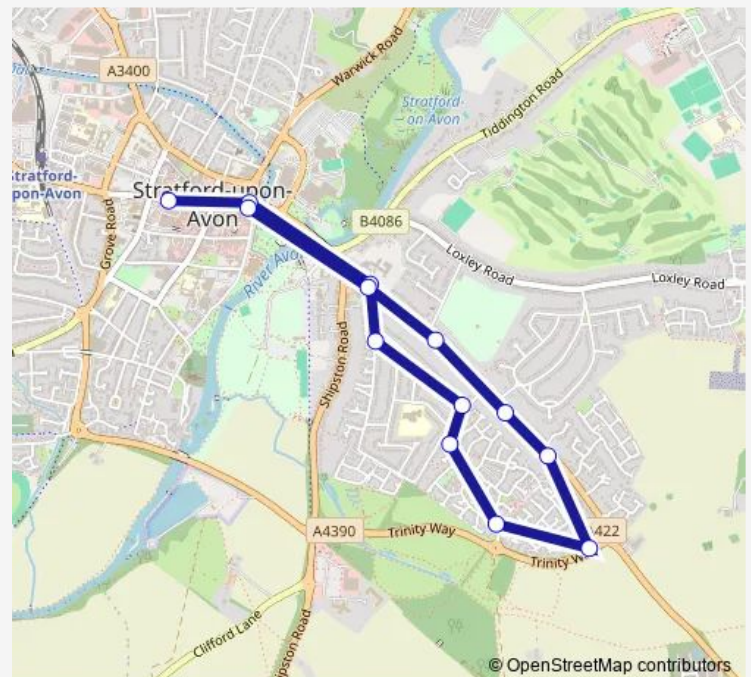

Thursday 10:45-14:45

Friday 10:45-14:45

Saturday 10:45-14:45

Sunday —

Route info

Direction: Natwest Bank

Stops: 13

Trip Duration: 0 hour 18 min

■ 4 — Stratford - Trinity Mead

Direction

Rushbrook Road — Mcdonalds

9 stops

[Open route schedule](#)

Rushbrook Road

Amis Way

Betjeman Road

Monday 09:00

Tuesday 09:00

Wednesday 09:00

Thursday 09:00

Friday 09:00

Saturday —

Sunday —

Route info

Direction: Rushbrook Road

Stops: 9

Trip Duration: 0 hour 9 min

Direction

Natwest Bank — Mcdonalds

15 stops

[Open route schedule](#)

Natwest Bank