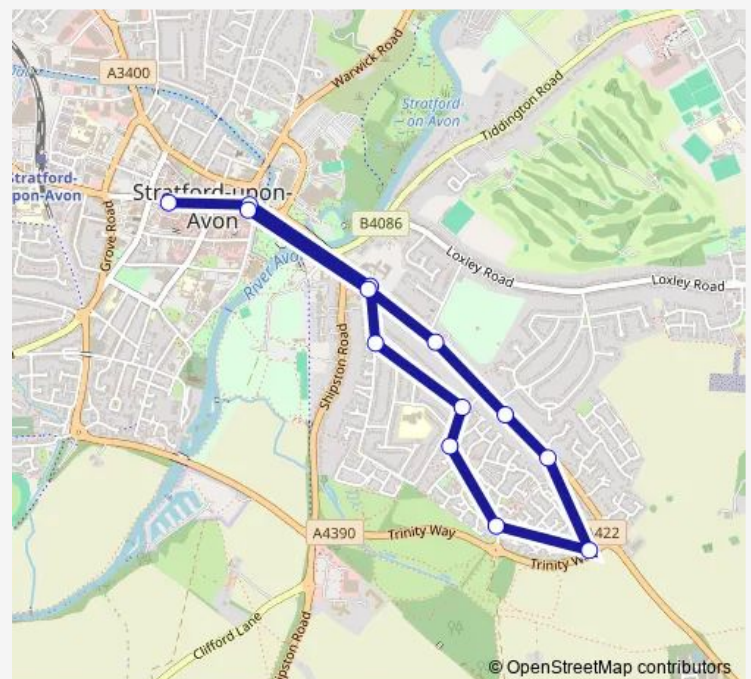

### Route info

Direction: Natwest Bank

Stops: 13

Trip Duration: 0 hour 18 min

■ 4 — Flexibus

**Direction**

Rushbrook Road — Mcdonalds

9 stops

## Route info

Direction: Rushbrook Road

Stops: 9

Trip Duration: 0 hour 9 min