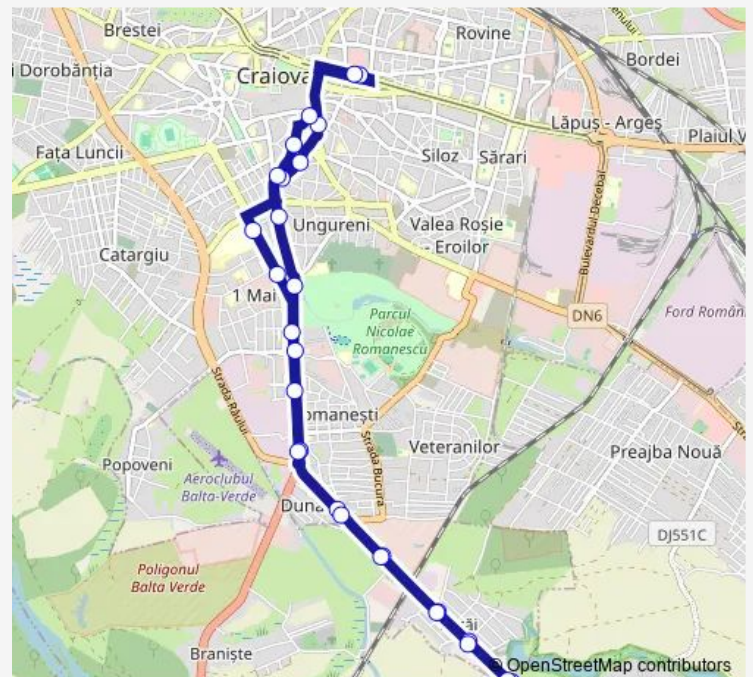

### Route schedule

Statie Facai Plecare — Statie Facai Sosire

Monday 06:00-21:00

Tuesday 06:00-21:00

Wednesday 06:00-21:00

Thursday 06:00-21:00

Friday 06:00-21:00

Saturday 06:00-21:00

### Route info

Direction: Statie Facai Plecare

Stops: 27

Trip Duration: 1 hour 0 min

4 — Traseul 4

BusMaps

Olas Prod

Facai