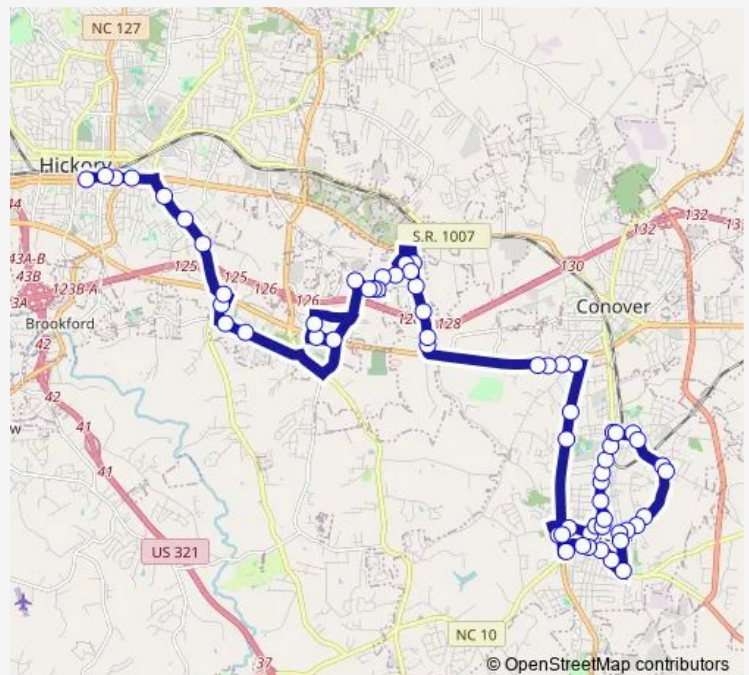

Bus 4 Newton/HWY 70/Hickory

[Go to website](#)

Direction
 Catawba County Justice Center — 285 2nd Av SW at Greenway Transit Center
 62 stops
[Open route schedule](#)

- Catawba County Justice Center
- W A St and Honeys IGA Supermarket
- W A St and S Ashe Ave
- E 2nd St and Newton Soup Kitchen
- Downtown Newton
- N College Ave at Newton City Hall
- N Main Ave and E 7th St
- N Main Ave and E 11th St
- N Main Av and 13th St (Newsome Tire)
- N Main Ave and E 15th St
- N Main Ave and E 17th St
- N Main Ave and E 20th St
- E 20th St
- N Rankin and E 20th St
- N Rankin and E 19th St
- Mt Olive Ch Rd and Sandlewood Ct Apts
- E 1st St and Sandlewood Court Apts
- E 1st St and Catawba Pines
- E 1st St and N Gaither Ave
- E 1st St and N Ervin Ave
- E 1st St and N Caldwell Ave

Route schedule

Catawba County Justice Center — 285 2nd Av SW at Greenway Transit Center

Monday	08:35-16:05
Tuesday	08:35-16:05
Wednesday	08:35-16:05
Thursday	08:35-16:05
Friday	08:35-16:05
Saturday	08:35-16:05
Sunday	—

Route info

Direction: Catawba County Justice Center
 Stops: 62
 Trip Duration: 1 hour 15 min

4 — Newton/HWY 70/Hickory

S Caldwell Ave and East A St

S Caldwell Ave and East D St/NC 16 N

East D St/NC 16 N and S Church Ave

East D St aka NC 16 N and S Brady Ave

W D St and S Ashe Ave

W D St (NC 16) and S Bost Ave

W C St (NC 10) and Peoples Bankcorp

Northwest Blvd at Pin Station

Northwest Blvd - Neighborhood Market (Inbound)

Northwest Blvd and Newton Laundromat