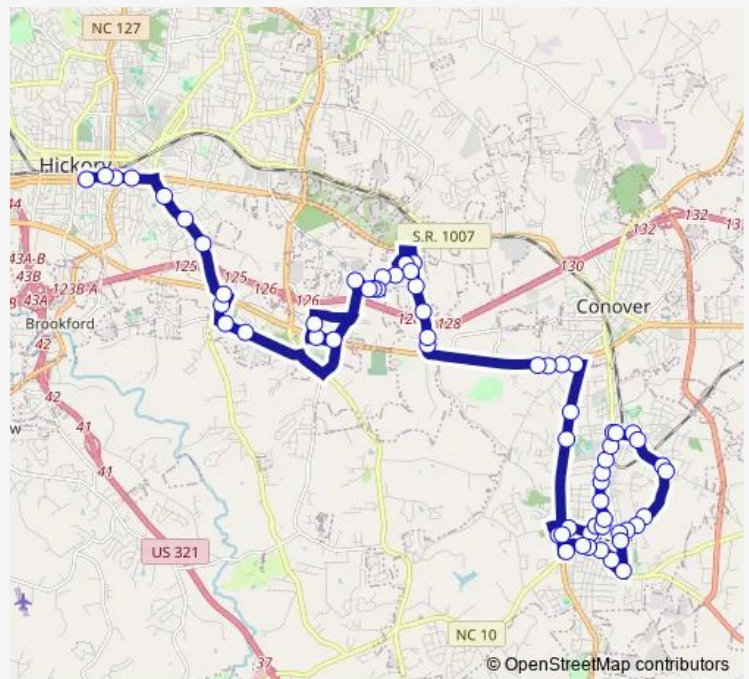

**Bus 4 Newton/HWY 70/Hickory**

[Go to website](#)

**Direction**  
 Catawba County Justice Center — 285 2nd Av SW at Greenway Transit Center  
 62 stops  
[Open route schedule](#)

- Catawba County Justice Center
- W A St and Honeys IGA Supermarket
- W A St and S Ashe Ave
- E 2nd St and Newton Soup Kitchen
- Downtown Newton
- N College Ave at Newton City Hall
- N Main Ave and E 7th St
- N Main Ave and E 11th St
- N Main Av and 13th St (Newsome Tire)
- N Main Ave and E 15th St
- N Main Ave and E 17th St
- N Main Ave and E 20th St
- E 20th St
- N Rankin and E 20th St
- N Rankin and E 19th St
- Mt Olive Ch Rd and Sandlewood Ct Apts
- E 1st St and Sandlewood Court Apts
- E 1st St and Catawba Pines
- E 1st St and N Gaither Ave
- E 1st St and N Ervin Ave
- E 1st St and N Caldwell Ave

**Route schedule**

Catawba County Justice Center — 285 2nd Av SW at Greenway Transit Center

Monday	08:35-16:05
Tuesday	08:35-16:05
Wednesday	08:35-16:05
Thursday	08:35-16:05
Friday	08:35-16:05
Saturday	08:35-16:05
Sunday	—

**Route info**

Direction: Catawba County Justice Center  
 Stops: 62  
 Trip Duration: 1 hour 15 min

4 — Newton/HWY 70/Hickory

S Caldwell Ave and East A St

S Caldwell Ave and East D St/NC 16 N

East D St/NC 16 N and S Church Ave

East D St aka NC 16 N and S Brady Ave

W D St and S Ashe Ave

W D St (NC 16) and S Bost Ave

W C St (NC 10) and Peoples Bankcorp

Northwest Blvd at Pin Station

Northwest Blvd - Neighborhood Market (Inbound)

Northwest Blvd and Newton Laundromat