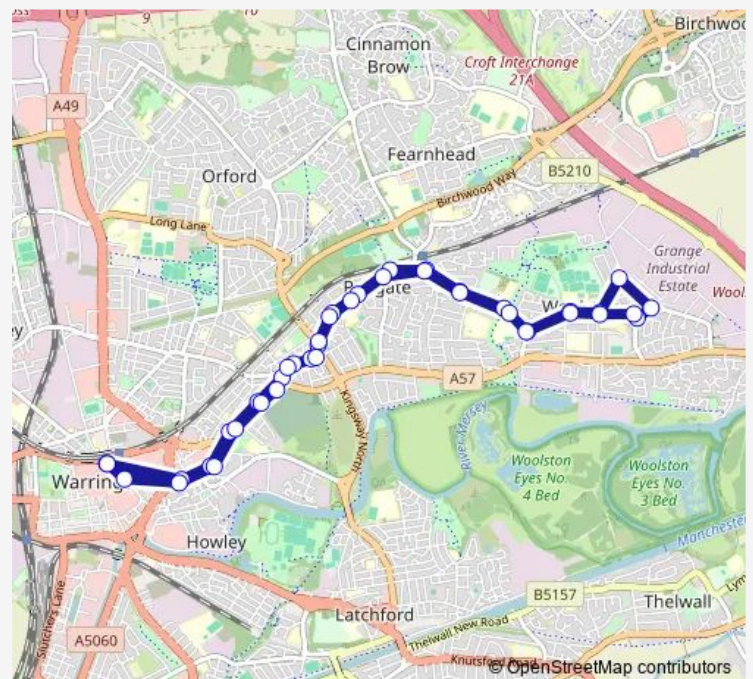

Thursday 06:34-23:34

Friday 06:34-23:34

Saturday 07:59-23:34

Sunday —

Route info

Direction: Bus Interchange

Stops: 41

Trip Duration: 0 hour 43 min

4 — Warrington - Woolston via Padgate

Dam Lane

St Peters School

Barnfield Road

Medical Centre

Woolston High School

Green Lane Shops

Whitchurch Close