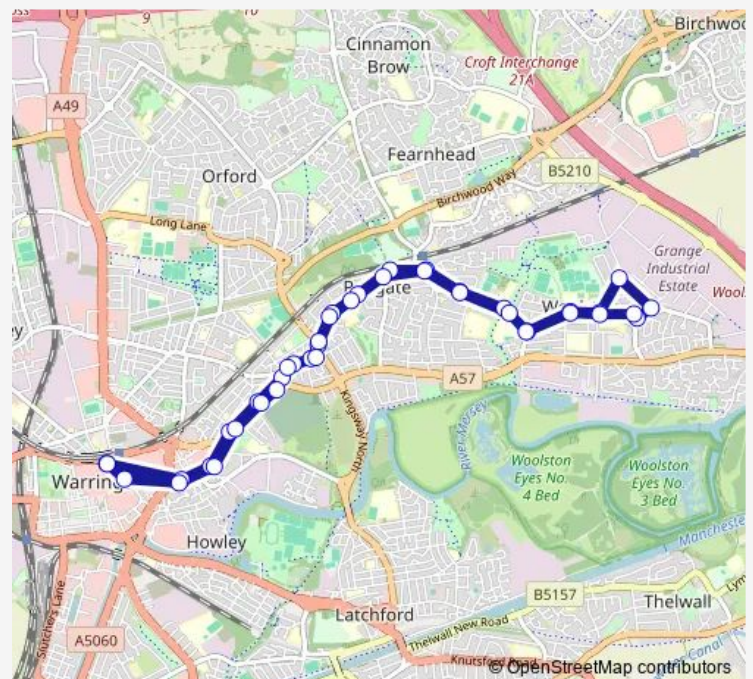

Thursday 06:34-23:34

Friday 06:34-23:34

Saturday 07:59-23:34

Sunday —

Route info

Direction: Bus Interchange

Stops: 41

Trip Duration: 0 hour 34 min

4 — Warrington - Woolston via Padgate

Dam Lane

St Peters School

Barnfield Road

Medical Centre

Woolston High School

Green Lane Shops

Whitchurch Close