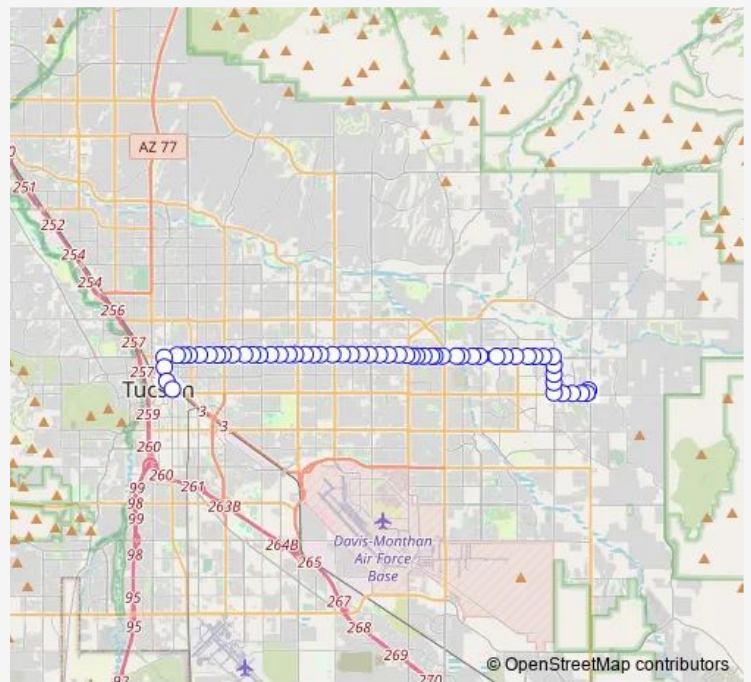

## Bus 4 Speedway

[Go to website](#)

**Direction**  
 Downtown Ronstadt Center — Broadway/Houghton Park&Ride

56 stops

[Open route schedule](#)

- Downtown Ronstadt Center
- Toole/7th Av (Ne)
- Stone/University (Ne)
- Speedway/Stone (Se)
- Speedway/6th Av (Se)
- Speedway/4th Av (Se)
- Speedway/2nd Av (Se)
- Speedway/Euclid (Se)
- Speedway/Olive Underpass (Sw)
- Speedway/Highland Underpass (Sw)
- Speedway/Warren Underpass (Sw)
- Speedway/Campbell (Se)
- Speedway/Plumer (Se)
- Speedway/Tucson (Se)
- Speedway/Treat (Se)
- Speedway/Country Club (Se)
- Speedway/Miramonte (Eb)
- Speedway/Richey (Se)
- Speedway/Dodge (Se)
- Speedway/Alvernon (Se)
- Speedway/Arlington (Se)

### Route schedule

Downtown Ronstadt Center — Broadway/Houghton Park&Ride

Monday	05:45-23:30
Tuesday	05:45-23:30
Wednesday	05:45-23:30
Thursday	05:45-23:30
Friday	05:45-23:30
Saturday	06:30-20:30
Sunday	07:30-19:30

### Route info

Direction: Downtown Ronstadt Center

Stops: 56

Trip Duration: 0 hour 59 min

4 — Speedway

Speedway/Columbus (Se)

Speedway/Belvedere (Se)

Speedway/Swan (Se)

Speedway/Arcadia (Se)

Speedway/Rosemont (Se)

Speedway/Beverly (Se)

Speedway/Craycroft (Se)

Speedway/Van Buren (Se)

Speedway/Sahuara (Se)

Speedway/Sonoita (Se)

Speedway/Rook (Se)