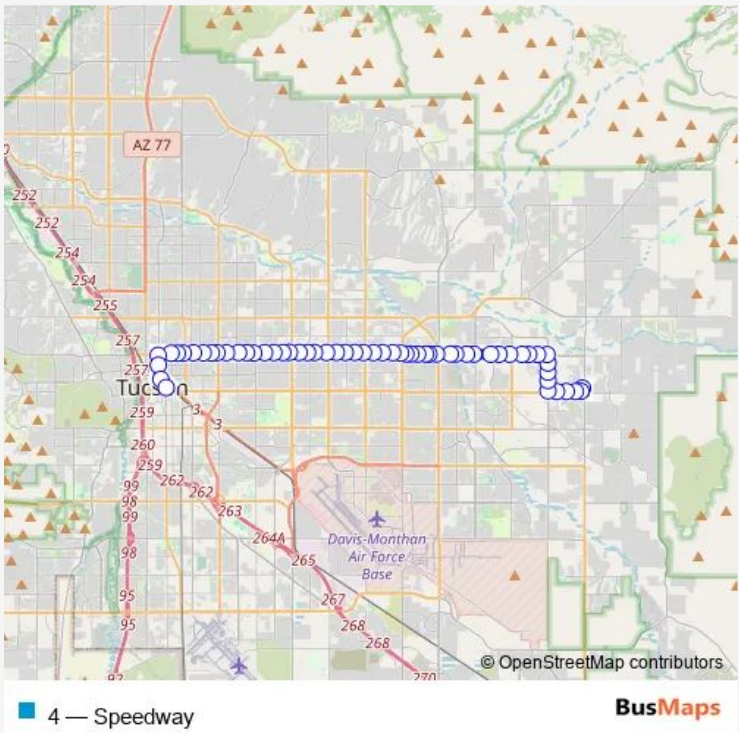

## Bus 4 Speedway

[Go to website](#)

**Direction**  
 Broadway/Houghton Park&Ride — Downtown Ronstadt Center

57 stops

[Open route schedule](#)

- Broadway/Houghton Park&Ride
- Broadway/Houghton (Nw)
- Broadway/Leland (Nw)
- Broadway/Shadow Brook (Nw)
- Broadway/Vozack (Nw)
- Harrison/Broadway (Ne)
- Harrison/Harrison Park Apts (Ne)
- Harrison/5th St (Ne)
- Harrison/Rosewood (Ne)
- Speedway/Harrison (Nw)
- Speedway/Cummings (Ne)
- Speedway/Palms Park Dr. (Nw)
- Speedway/Av Ricardo Small (Nw)
- Speedway/Cmo Seco (Nw)
- Speedway/Electra (Nw)
- Speedway/Sarnoff (Ne)
- Speedway/Pantano (Nw)
- Speedway/Grady (Ne)
- Speedway/Prudence (Nw)
- Speedway/7351 E Speedway (Wb)
- Speedway/Kolb (Nw)

Route schedule  
 Broadway/Houghton Park&Ride — Downtown Ronstadt Center

Monday	04:54-22:38
Tuesday	04:54-22:38
Wednesday	04:54-22:38
Thursday	04:54-22:38
Friday	04:54-22:38
Saturday	06:03-21:03
Sunday	07:03-19:03

**Route info**

Direction: Broadway/Houghton Park&Ride

Stops: 57

Trip Duration: 0 hour 56 min

Speedway/Dorado (Nw)

Speedway/Caribe (Ne)

Speedway/Natachee (Nw)

Speedway/Radisson Hotel (Nw)

## Direction

Downtown Ronstadt Center — Broadway/Houghton Park&Ride

56 stops

[Open route schedule](#)

Downtown Ronstadt Center

Toole/7th Av (Ne)

Stone/University (Ne)

Speedway/Stone (Se)