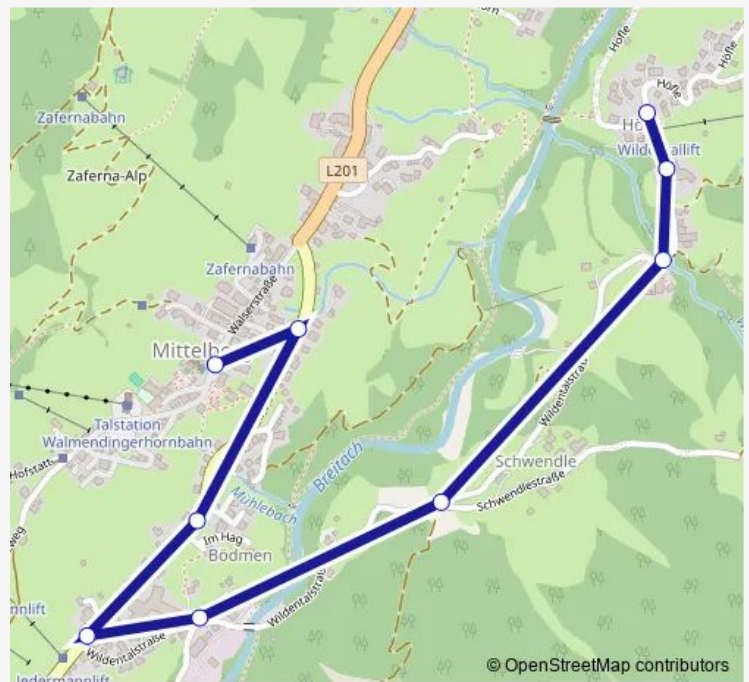

Bus 4

[Go to website](#)

Direction

Mittelberg — Baad / Kleinwalsertal

19 stops

[Open route schedule](#)

Mittelberg

Helgenweg

Sonnwinkl

Bödmen

Aparthotel

Schwendle

IFA Breitach

IFA Wildental

Höfle

IFA Wildental

IFA Breitach

Schwendle

Aparthotel

Bödmen

Birkenwies

Gemse

Weier

Campingplatz

Baad / Kleinwalsertal

Route schedule

Mittelberg — Baad / Kleinwalsertal

Monday 07:00-20:10

Tuesday 07:00-20:10

Wednesday 07:00-20:10

Thursday 07:00-20:10

Friday 07:00-20:10

Saturday 07:00-20:10

Sunday 07:00-20:10

Route info

Direction: Mittelberg

Stops: 19

Trip Duration: 0 hour 10 min

© OpenStreetMap contributors