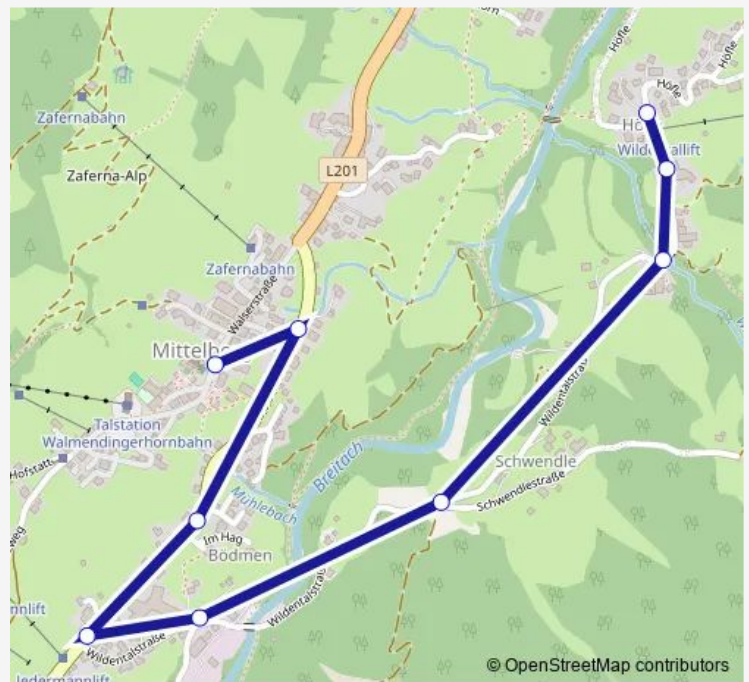

### Route schedule

Mittelberg — Höfle

Monday 07:00-20:10

Tuesday 07:00-20:10

Wednesday 07:00-20:10

Thursday 07:00-20:10

Friday 07:00-20:10

Saturday 07:00-20:10

### Route info

Direction: Mittelberg

Stops: 9

Trip Duration: 0 hour 10 min