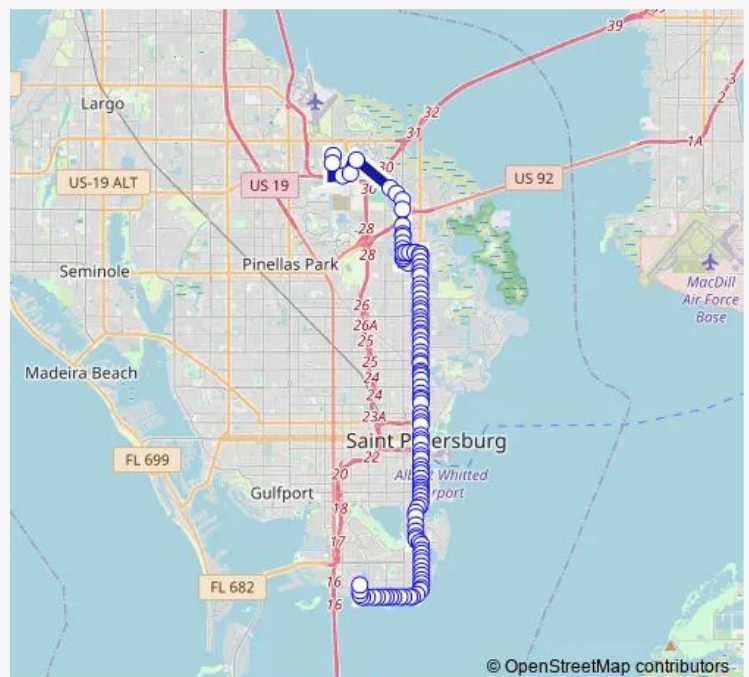

118th AVE N + 31st CT N

28th ST N + 118th AVE N

Roosevelt Blvd + 28th ST N

Roosevelt Blvd + Danka WAY N

Roosevelt Blvd + 112th CIR N

DR Martin Luther King JR ST N + Roosevelt Blvd N

DR Martin Luther King JR ST N + 102nd AVE N

83rd AVE N + 8TH ST N

83rd AVE N + 7TH ST N

83rd AVE N + 6TH ST N

4TH ST N + 83rd AVE N

4TH ST N + 81st AVE N

4TH ST N + 77th AVE N

77th AVE N + Palmway Village

Route schedule

Route info

Direction: Psta 34th ST Layby - Platform - A

Stops: 119

Trip Duration: 1 hour 5 min

4 — ROY Hanna DR S/ ST Pete/ 34th St

Gateway Mall - Shelter - 1

DR Martin Luther King JR ST N + 79th AVE N

DR Martin Luther King JR ST N + 8001

DR Martin Luther King JR ST N + 83rd AVE N

83rd AVE N + 8TH ST N

83rd AVE N + 7TH ST N

83rd AVE N + 6TH ST N

4TH ST N + 83rd AVE N

4TH ST N + 81st AVE N

4TH ST N + 77th AVE N

4TH ST N + 76th AVE N