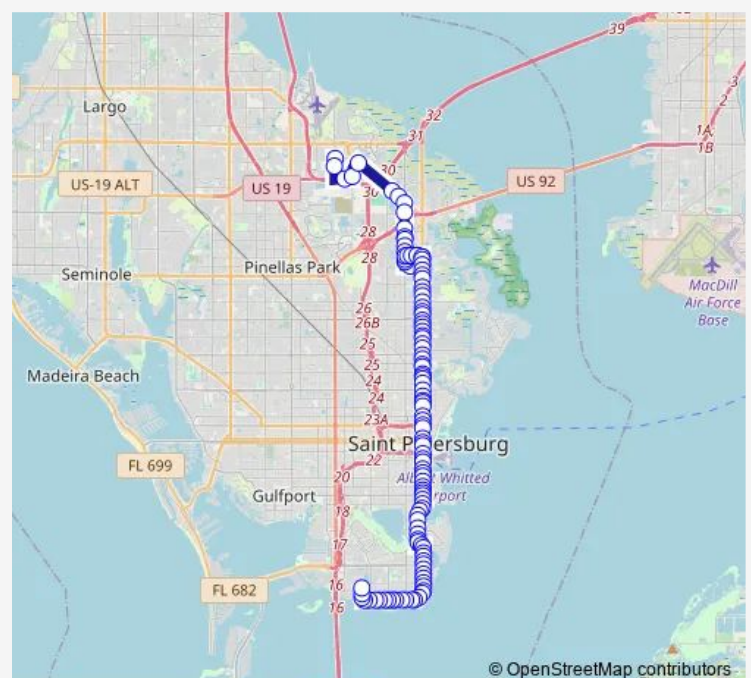

118th AVE N + 31st CT N

28th ST N + 118th AVE N

Roosevelt Blvd + 28th ST N

Roosevelt Blvd + Danka WAY N

Roosevelt Blvd + 112th CIR N

DR Martin Luther King JR ST N + Roosevelt Blvd N

DR Martin Luther King JR ST N + 102nd AVE N

83rd AVE N + 8TH ST N

83rd AVE N + 7TH ST N

83rd AVE N + 6TH ST N

4TH ST N + 83rd AVE N

4TH ST N + 81st AVE N

4TH ST N + 77th AVE N

77th AVE N + Palmway Village

Route schedule

Route info

Direction: Psta 34th ST Layby - Platform - C

Stops: 127

Trip Duration: 0 hour 59 min

4 — ROY Hanna DR S/ ST Pete/ 34th St

Gateway Mall - Shelter - 1

DR Martin Luther King JR ST N + 79th AVE N

DR Martin Luther King JR ST N + 8001

DR Martin Luther King JR ST N + 83rd AVE N

83rd AVE N + 8TH ST N

83rd AVE N + 7TH ST N

83rd AVE N + 6TH ST N

4TH ST N + 83rd AVE N

4TH ST N + 81st AVE N

4TH ST N + 77th AVE N

4TH ST N + 76th AVE N