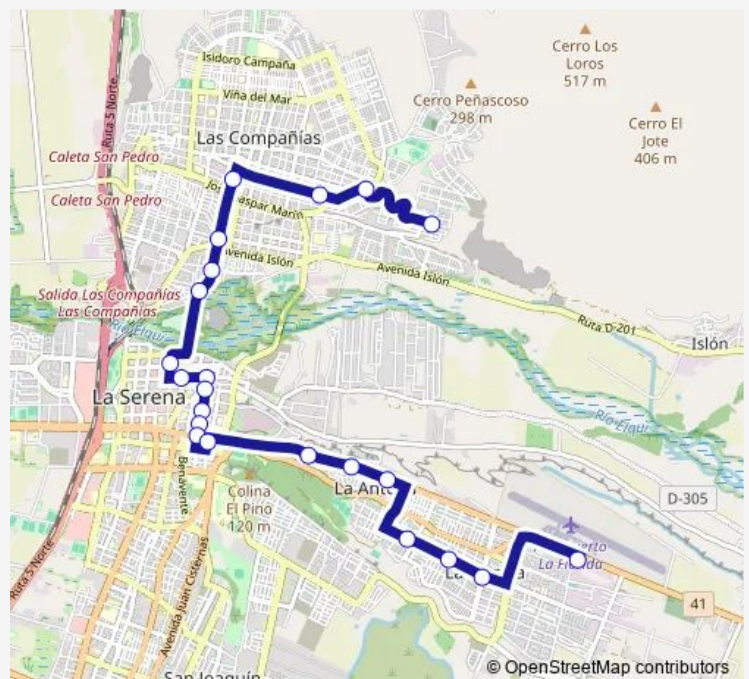

Saturday 06:40-19:00

Sunday 08:00-19:00

Route info

Direction: El Lingue

Stops: 19

Trip Duration: 0 hour 57 min

4 — Panoramica - Olivar - La Florida

Direction

Cabo 2° Pedro Méndez — Terminal La Florida

22 stops

[Open route schedule](#)

Cabo 2° Pedro Méndez

Juan José Urizar, 4001-4061

Argentina, 3640-3698

Guatemala, 2749-2799

Nicaragua, 1510-1580

Nicaragua, 1460

Nicaragua, 1460

Liber Bernardo O'Higgins, 101-199

Brasil, 601-689

Brasil, 805-895

Infante, 407-491

Infante, 547-599

Lautaro, 801-899

Saturday 06:40-19:00

Sunday 07:50-19:00

Route info

Direction: Cabo 2° Pedro Méndez

Stops: 22

Trip Duration: 1 hour 6 min

4 Bus time schedules and route maps are available in an offline PDF at busmaps.com. Use the busmaps.com website to see live bus times, train schedule or subway schedule, and step-by-step directions for all public transit in La Serena