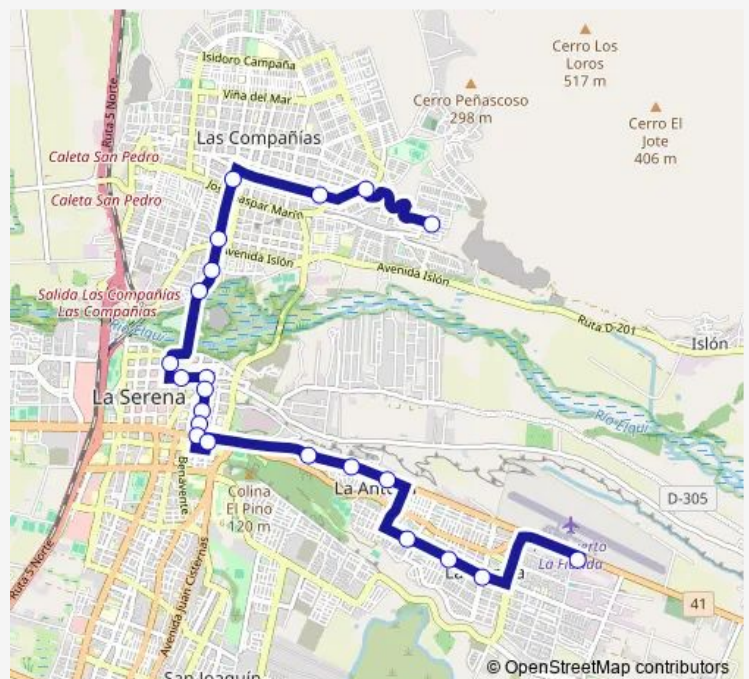

Saturday 06:40-19:00

Sunday 08:00-19:00

Route info

Direction: El Lingue

Stops: 19

Trip Duration: 0 hour 57 min

4 — Panoramica - Olivar - La Florida

Direction

Cabo 2° Pedro Méndez — Terminal La Florida

22 stops

[Open route schedule](#)

Cabo 2° Pedro Méndez

Juan José Urizar, 4001-4061

Argentina, 3640-3698

Guatemala, 2749-2799

Nicaragua, 1510-1580

Nicaragua, 1460

Nicaragua, 1460

Liber Bernardo O'Higgins, 101-199

Brasil, 601-689

Brasil, 805-895

Infante, 407-491

Infante, 547-599

Lautaro, 801-899

Saturday 06:40-19:00

Sunday 07:50-19:00

Route info

Direction: Cabo 2° Pedro Méndez

Stops: 22

Trip Duration: 1 hour 6 min

4 Bus time schedules and route maps are available in an offline PDF at busmaps.com. Use the busmaps.com website to see live bus times, train schedule or subway schedule, and step-by-step directions for all public transit in La Serena