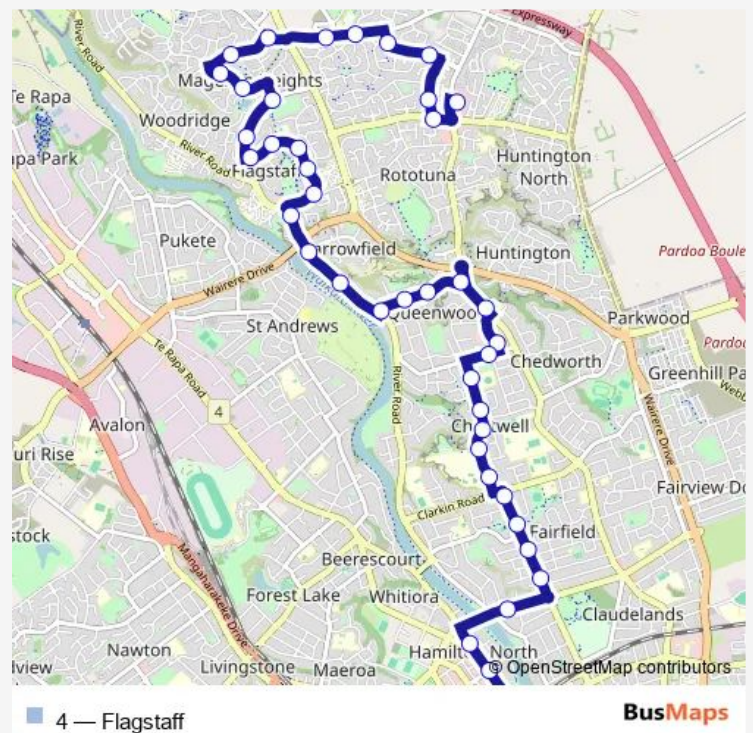

Thursday 15:20

Friday 15:20

Saturday —

Sunday —

Route info

Direction: Rototuna Shopping Centre

Stops: 45

Trip Duration: 0 hour 52 min

1086 Heaphy Tce (Fairfield Park)

1044 Heaphy Tce

956 Heaphy Tce

10 Boundary Rd

1010 Victoria St

800 Victoria St (outside Fastlane Fitness)

610 Victoria St

Transport Centre