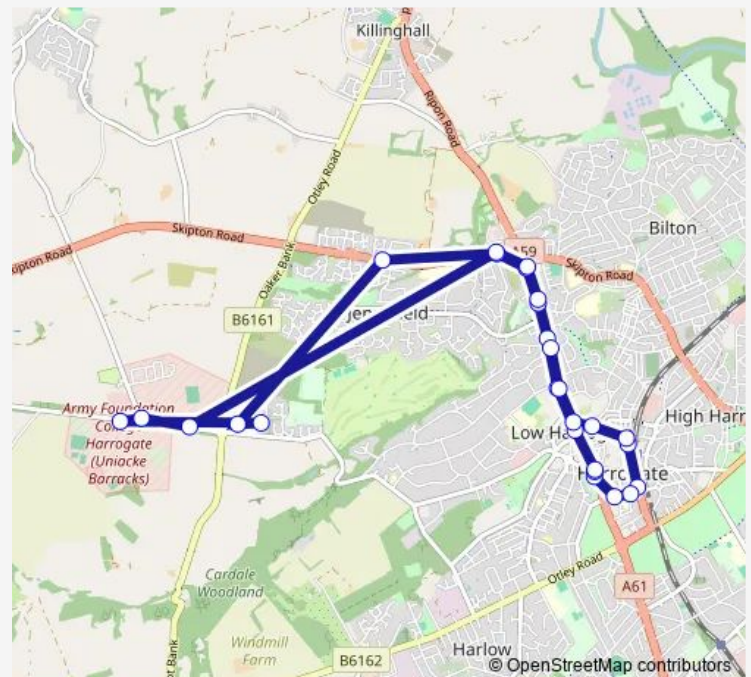

### Route schedule

Hgte Bus Stn Stand 6 — Bus Station

Monday 17:40

Tuesday 17:40

Wednesday 17:40

Thursday 17:40

Friday 17:40

Saturday —

### Route info

Direction: Hgte Bus Stn Stand 6

Stops: 27

Trip Duration: 0 hour 38 min

4 — Harrogate - King Edward Park Circular

Hydro

Oakdale Avenue

Cairn Hotel