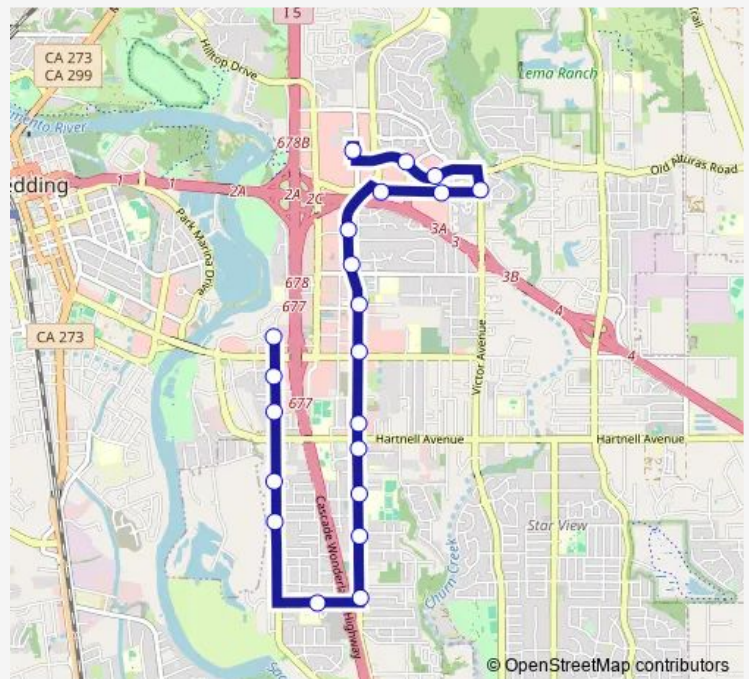

## Bus 4 Route 4

[Go to website](#)

**Direction**  
 Bechelli Ln at Knollcrest Dr — Canby Transfer Center  
 21 stops  
[Open route schedule](#)

- Bechelli Ln at Knollcrest Dr
- Bechelli Ln at Leila Ave
- Bechelli Ln at Beagle Ln
- Bechelli Ln at 3rd St
- Bechelli Ln at Layton Rd
- Loma Vista Dr at Traverse St
- Churn Creek Rd at Loma Vista Dr
- Churn Creek Rd at Echo Rd
- Churn Creek Rd at Shirley Ln
- Churn Creek Rd at Hartnell Ave
- Churn Creek Rd at Parsons Dr
- Churn Creek Rd at Cypress Ave
- Churn Creek Rd at Industrial St
- Churn Creek Rd at Mistletoe Ln
- Churn Creek Rd at Presidio St
- Dana Dr at Churn Creek Rd
- Dana Dr at Bradford Way
- Victor Ave at Dana Dr
- Old Alturas Rd at Bradford Way
- Old Alturas Rd at Friendly Rd
- Canby Transfer Center

### Route schedule

Bechelli Ln at Knollcrest Dr — Canby Transfer Center

Monday	06:45-18:45
Tuesday	06:45-18:45
Wednesday	06:45-18:45
Thursday	06:45-18:45
Friday	06:45-18:45
Saturday	09:45-18:45
Sunday	—

### Route info

Direction: Bechelli Ln at Knollcrest Dr

Stops: 21

Trip Duration: 0 hour 30 min

© OpenStreetMap contributors

**Direction**

Canby Transfer Center — Bechelli Ln at Knollcrest Dr

23 stops

## Route schedule

Canby Transfer Center — Bechelli Ln at Knollcrest Dr

Monday 06:20-18:20

Tuesday 06:20-18:20

Wednesday 06:20-18:20

Thursday 06:20-18:20

Friday 06:20-18:20

Saturday 09:20-18:20