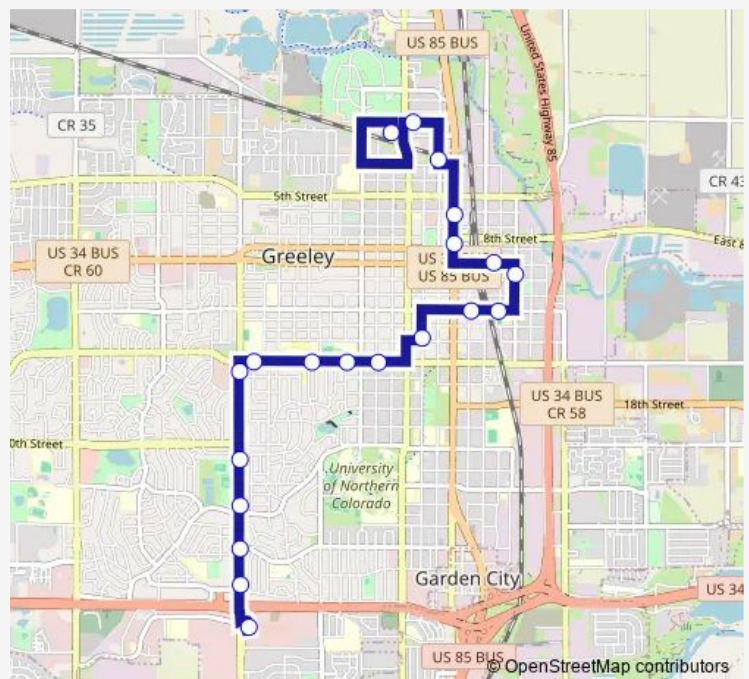

Direction

Greeley Mall Transfer Center — Greeley Evans Regional Transportation Center

20 stops

[Open route schedule](#)

Greeley Mall Transfer Center

23rd Ave @ 27th St - Northbound

23rd Ave @ 25th St - Northbound

8th Ave @ 6th St - Northbound

9th Ave @ 2nd St - Northbound

A St @ N 10th Ave - Westbound

Greeley Evans Regional Transportation Center

Route schedule

Greeley Mall Transfer Center — Greeley Evans Regional Transportation Center

Monday 07:05-19:05

Tuesday 07:05-19:05

Wednesday 07:05-19:05

Thursday 07:05-19:05

Friday 07:05-19:05

Saturday 08:05-17:05

Sunday —

Route info

Direction: Greeley Mall Transfer Center

Stops: 20

Trip Duration: 0 hour 19 min

Direction

Greeley Mall Transfer Center — Greeley Evans Regional Transportation Center

22 stops

[Open route schedule](#)

Greeley Mall Transfer Center