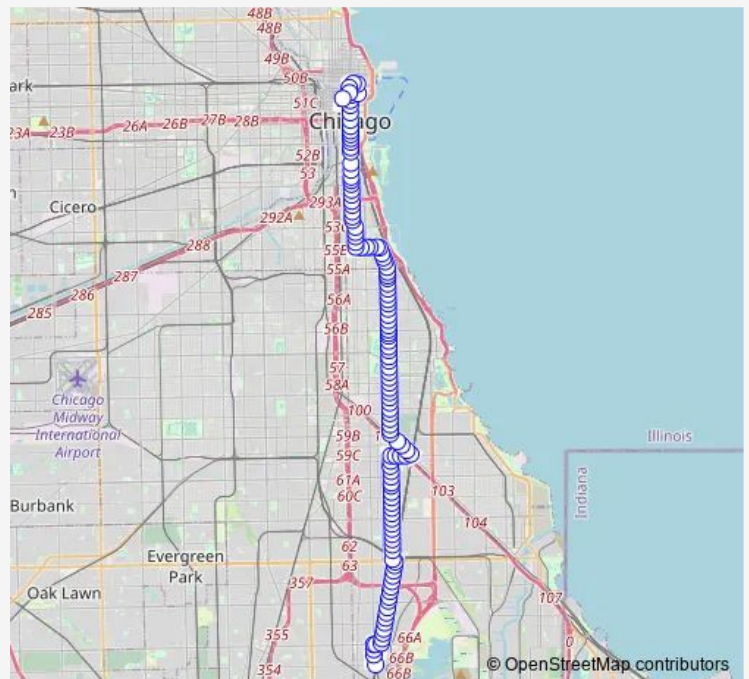

Michigan & 23rd Street

Michigan & 24th Street

Michigan & 25th Street

Route schedule

State & Washington — Cottage Grove & 63rd Street
(Green Line)

Monday	01:10-03:40
Tuesday	01:10-03:40
Wednesday	01:10-03:40
Thursday	01:10-03:40
Friday	01:10-03:40
Saturday	01:10-03:40
Sunday	01:10-03:40

Route info

Direction: State & Washington

Stops: 73

Trip Duration: 0 hour 33 min

4 — Cottage Grove

Michigan & 26th Street

Michigan & 28th Street

Michigan & 29th Street

3000 S Michigan

Michigan & 31st Street

Michigan & 32nd Street

Michigan & 33rd Street

Michigan & 34th Street

35th Street & Indiana

35th Street & Giles

35th Street & King Drive

35th Street & King Drive

35th Street & Rhodes

35th Street & Cottage Grove

Cottage Grove & 36th Street

Cottage Grove & 37th Street

Cottage Grove & 38th Street

Cottage Grove & Pershing

Cottage Grove & Oakwood