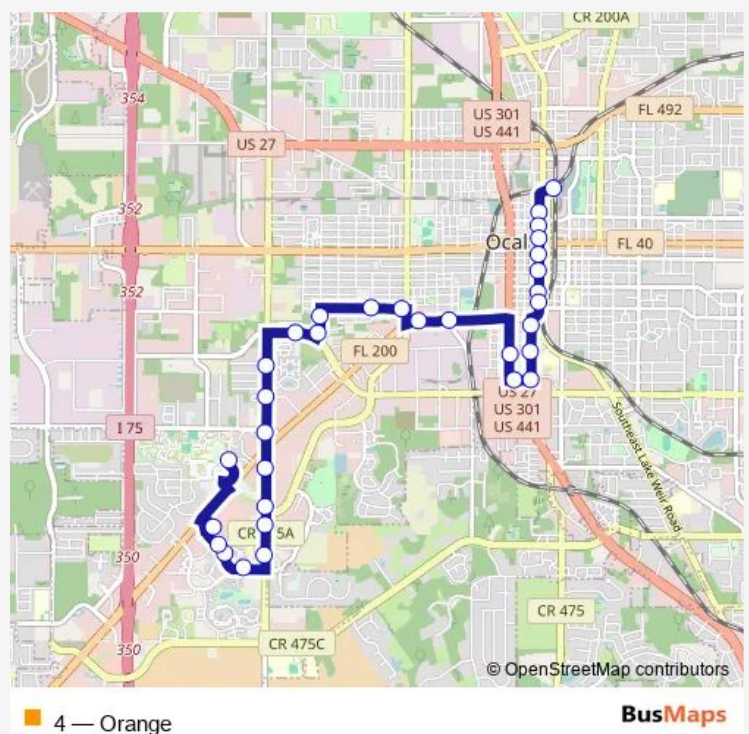

SW 10th St. & MLK

SW 1st Ave. & Ocala Regional Medical Center

SW 1st Ave. & SW 16th St.

SW 16th St. & S Pine Ave.

S Pine Ave. & SW 13th St.

Ctcae on SW 10th St.

SW 10th St & SW 16th Ave

SW 7th St & SW MLK

SW 7th St & SW 19th Ave

SW 23rd Ave. & SW 7st Pl.

SW 23rd Ave & SW 10th St

SW 10th St. & Magnolia Walks Apartments

SW 27th Ave. & SW 15th St.

Route schedule

Ocala Union Station (Transfer Station) — College of Central Florida at Parking Lot #2 (East Campus)

Monday	05:00-21:00
Tuesday	05:00-21:00
Wednesday	05:00-21:00
Thursday	05:00-21:00
Friday	05:00-21:00
Saturday	05:00-21:00
Sunday	—

Route info

Direction: Ocala Union Station (Transfer Station)

Stops: 32

Trip Duration: 0 hour 27 min

SW 27th Ave. & SW 17th St.

SW 27th Ave. & SW 20th St.

SW 27th Ave. at Cox Solutions Store (Shady Oaks Shopping Center)

SW 27th Ave. & SW 19th St.

SW 27th Ave. & Easy St. (Zaxby's Entrance)

SW 27th Ave. & SW 32nd St.