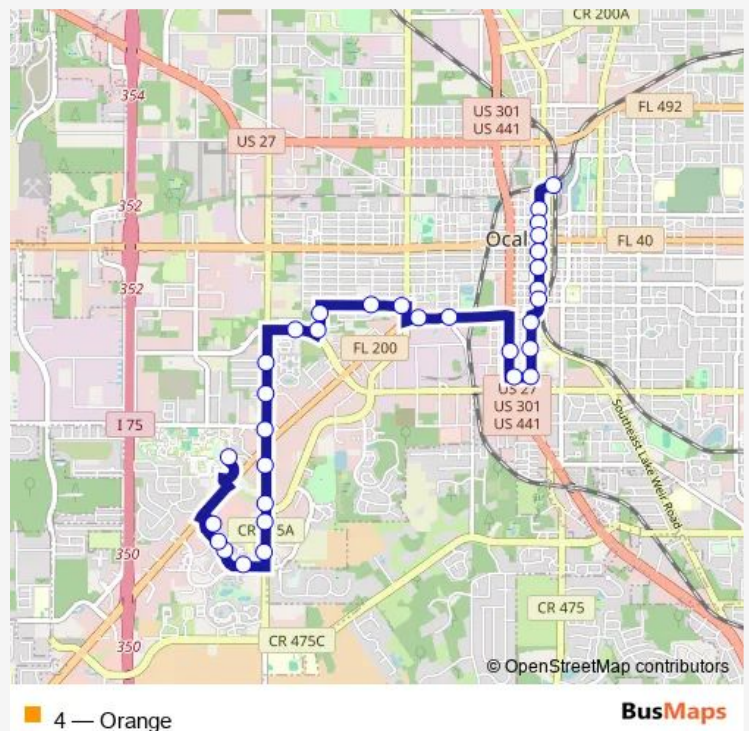

SW 23rd Ave & SW 10th St

SW 10th St. & Magnolia Walks Apartments

SW 27th Ave. & SW 15th St.

### Route schedule

Ocala Union Station (Transfer Station) — College of Central Florida at Parking Lot #2 (East Campus)

Monday	05:00-21:00
Tuesday	05:00-21:00
Wednesday	05:00-21:00
Thursday	05:00-21:00
Friday	05:00-21:00
Saturday	05:00-21:00
Sunday	—

### Route info

Direction: Ocala Union Station (Transfer Station)

Stops: 32

Trip Duration: 0 hour 30 min

SW 27th Ave. & SW 17th St.

SW 27th Ave. & SW 20th St.

SW 27th Ave. at Cox Solutions Store (Shady Oaks Shopping Center)