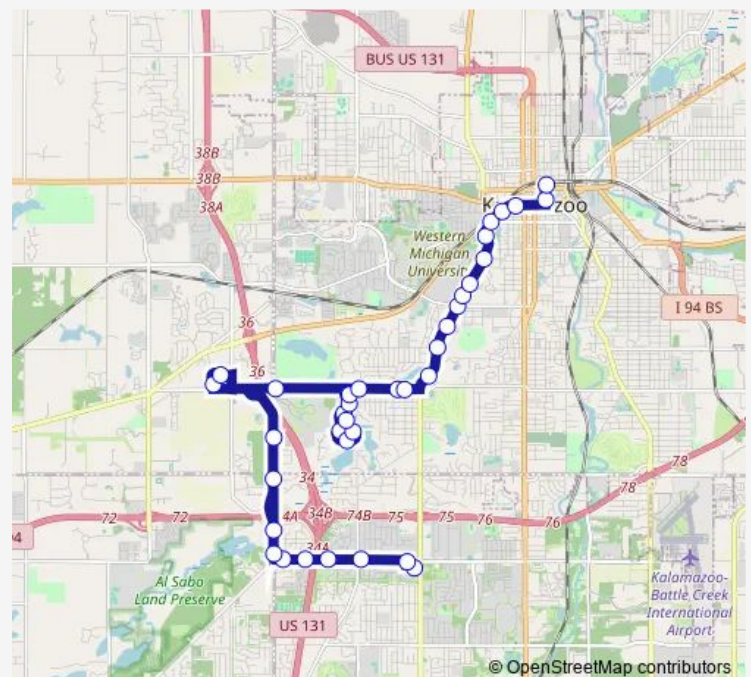

Greenleaf circle & Willow Creek

Greenleaf circle & Willow Lake Club

Greenleaf Blvd &

Route schedule

Mallard Cr & Albatross Ct — Kalamazoo Transit Center

Monday —

Tuesday —

Wednesday 06:33-21:33

Thursday —

Friday 06:33-21:33

Saturday 06:33-21:33

Sunday 09:33-16:33

Route info

Direction: Mallard Cr & Albatross Ct

Stops: 37

Trip Duration: 0 hour 35 min

4 — Oakland

Parkview & Wood

Parkview & Barnard

Parkview & Laird

Oakland & Whites

Oakland & Chevy Chase

Oakland & Spruce

Oakland & Howard

Kalamazoo Transit Center

Direction

Kalamazoo Transit Center — Mallard Cr & Albatross Ct

16 stops

[Open route schedule](#)

Kalamazoo Transit Center

Oakland & Eddies Ln/Lovell

Oakland &