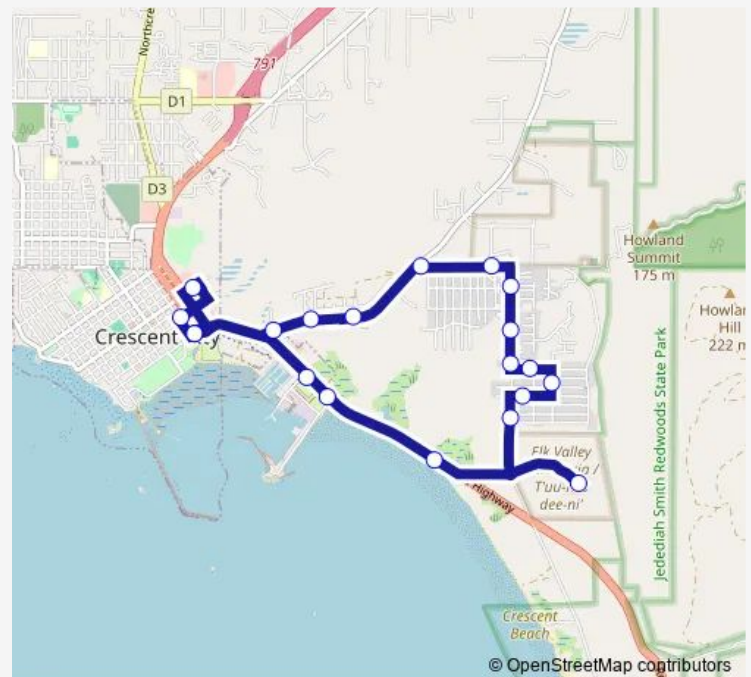

Bus 4 Route 4 - Orange Bertsch / Howland Hill Rd

[Go to website](#)

Direction

Cultural Center Transit Hub — Cultural Center Transit Hub

20 stops

[Open route schedule](#)

Cultural Center Transit Hub

Highway 101 & Citizens Dock Road Southbound

US 101 at Anchor Way

1455 US 101 South (Crescent Beach Motel)

Elk Valley Casino (new)

Humboldt Road & Roy

Oliver Avenue at Darby Street (Community Church)

Endert & Nickel Street

Le Clair and Darby

Humboldt & Kelly

Humboldt & Hodge

Humboldt & Boyet

Howland Hill & Mathews Street Elk Valley Rancheria

Park City Superette (Howland Hill & Elk Valley Road)

Elk Valley Road at Michigan (Recology)

Elk Valley Road at Iowa Street

Elk Valley Road at US 101 Wb

5th and N Safeway

Grocery Outlet (3rd between K & L)

Cultural Center Transit Hub

Route schedule

Cultural Center Transit Hub — Cultural Center Transit Hub

Monday 07:30-17:30

Tuesday 07:30-17:30

Wednesday 07:30-17:30

Thursday 07:30-17:30

Friday 07:30-17:30

Saturday 08:30-16:30

Sunday —

Route info

Direction: Cultural Center Transit Hub

Stops: 20

Trip Duration: 0 hour 25 min

4 — Route 4 - Orange Bertsch / Howland Hill Rd