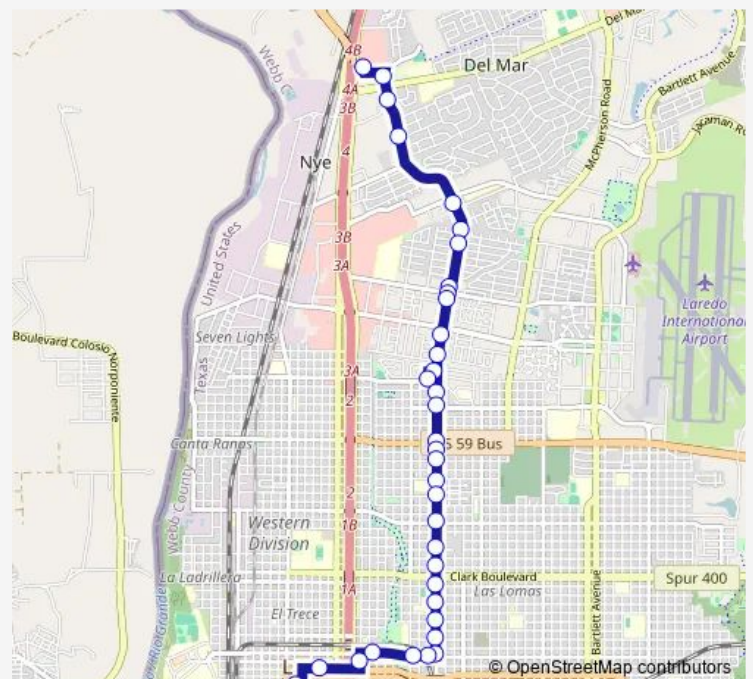

### Direction

El Metro Transit Center — Target Del Mar

35 stops

[Open route schedule](#)

El Metro Transit Center

Matamoros @ San Francisco

Matamoros @ San Enrique

Cedar @ Guadalupe

### Route schedule

El Metro Transit Center — Target Del Mar

Monday 06:40-20:10

Tuesday 06:40-20:10

Wednesday 06:40-20:10

Thursday 06:40-20:10

Friday 06:40-20:10

Saturday 06:40-20:10

### Route info

Direction: El Metro Transit Center

Stops: 35

Trip Duration: 0 hour 30 min

4 — Springfield

Springfield @ E. Cherry Ln.

Springfield @ Sycamore

Springfield @ Castaneda

## Route info

Direction: Target Del Mar

Stops: 35

Trip Duration: 0 hour 30 min

Springfield @ Freemont

Springfield @ Guerrero

Springfield @ Mier

Springfield @ Corpus Christi