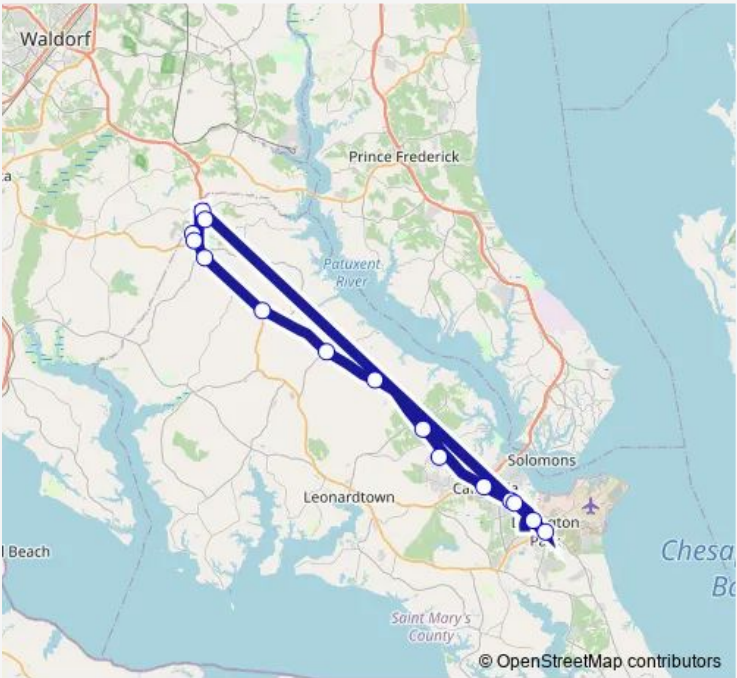

Bus 4 County Span Route

[Go to website](#)

Direction
 Charlotte Hall Food Lion — Tulagi Place

15 stops

[Open route schedule](#)

- Charlotte Hall Food Lion
- Social Security Administration off of Business Center Dr
- Northern Senior Center
- Charlotte Hall Veterans Home
- New Market Plaza off of Point Lookout Rd in Mechanicsville
- Wawa at the intersection of Three Notch Rd and Point Lookout Rd
- Intersection of Loveville Rd and Three Notch Rd on the South Side of Three Notch Rd North of Loveville Rd
- Intersection of Three Notch Rd and South Sandgates Rd
- Three Notch Rd Opposite of Hollywood Medical Center
- Pathways off of Airport View Dr
- Intersection of Three Notch Rd and Old Rolling Rd
- San Souci Plaza
- J. Patrick Jarboe Medical Center
- Intersection of Three Notch Rd and Valley Dr
- Tulagi Place

Route schedule
 Charlotte Hall Food Lion — Tulagi Place

Monday	08:00-18:00
Tuesday	08:00-18:00
Wednesday	08:00-18:00
Thursday	08:00-18:00
Friday	08:00-18:00
Saturday	08:00-18:00
Sunday	08:00-18:00

Route info

Direction: Charlotte Hall Food Lion

Stops: 15

Trip Duration: 0 hour 53 min

■ 4 — County Span Route **BusMaps**

Direction

Tulagi Place — Charlotte Hall Food Lion

12 stops

[Open route schedule](#)

Tulagi Place

Toyota Dealership off of Three Notch Rd

San Souci Plaza

Intersection of Three Notch Rd and Shady Mile Dr

Pathways off of Airport View Dr

Hollywood Medical Center

Intersection of Three Notch Rd and South Sandgates Rd