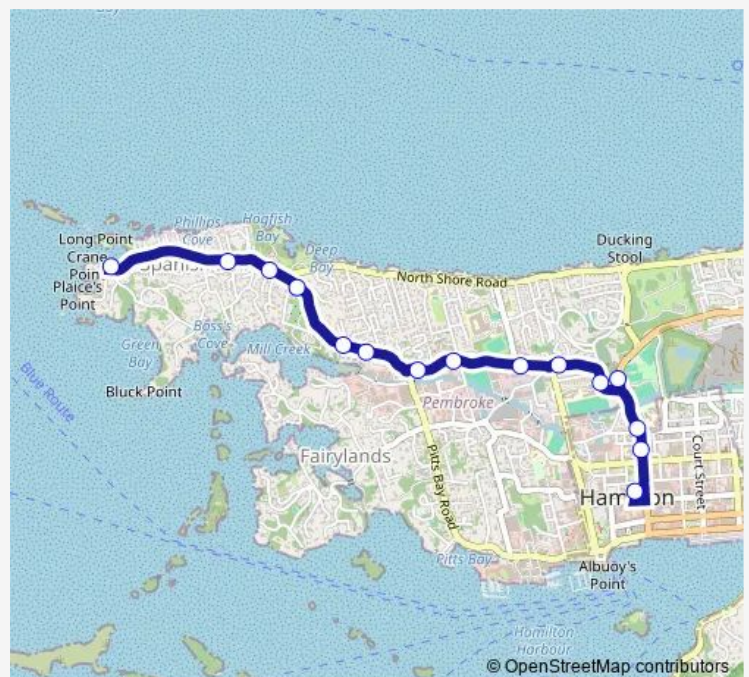

Bus 4 Hamilton to Spanish Point

[Go to website](#)

Direction

Central Bus Terminal — Turn Around Near Spanish Point Park

14 stops

[Open route schedule](#)

Central Bus Terminal

Outside of Mount Saint Agnes School

Near Laffan Street

Across Tennis Stadium

North Blackwatch Pass

Next to C-Mart

Next to Stephney Lane

Next to Berkeley Road

Outside of West Pembroke Primary school

Near Table Rock Avenue

Next to Inghams Drive

Across from Admiralty House

Next to Cherrington Lane

Turn Around Near Spanish Point Park

Route schedule

Central Bus Terminal — Turn Around Near Spanish Point Park

Monday 16:30

Tuesday 16:30

Wednesday 16:30

Thursday 16:30

Friday 16:30

Saturday 08:30-16:30

Sunday —

Route info

Direction: Central Bus Terminal

Stops: 14

Trip Duration: 0 hour 12 min

4 — Hamilton to Spanish Point