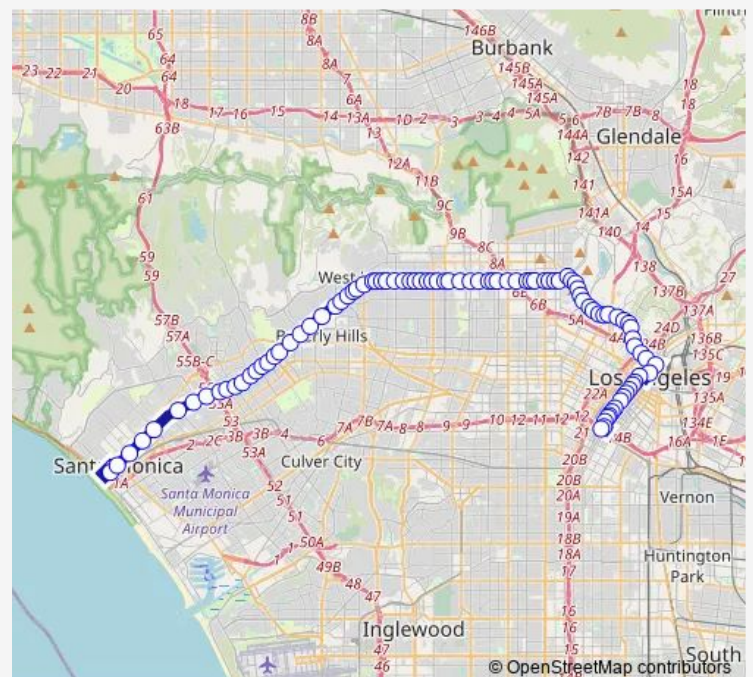

Santa Monica / Westbourne

Santa Monica / La Cienega

Santa Monica / Kings

Route schedule

Nebraska / Sepulveda — Terminal 28 - West Lot

Monday 06:17-17:46

Tuesday 06:17-17:46

Wednesday 06:17-17:46

Thursday 06:17-17:46

Friday 06:17-17:46

Saturday 07:21-18:56

Sunday 07:21-18:56

Route info

Direction: Nebraska / Sepulveda

Stops: 84

Trip Duration: 1 hour 57 min

4 — Metro Local Line

Santa Monica / Sweetzer

Santa Monica / La Jolla

Santa Monica / Crescent Heights

Santa Monica / Fairfax

Santa Monica / Spaulding

Santa Monica / Sierra Bonita

Santa Monica / Vista

Santa Monica / Gower

Santa Monica / Bronson

Santa Monica / Van Ness

Santa Monica / Wilton

Santa Monica / Western

Santa Monica / Hobart

Santa Monica / Normandie

Santa Monica / Alexandria