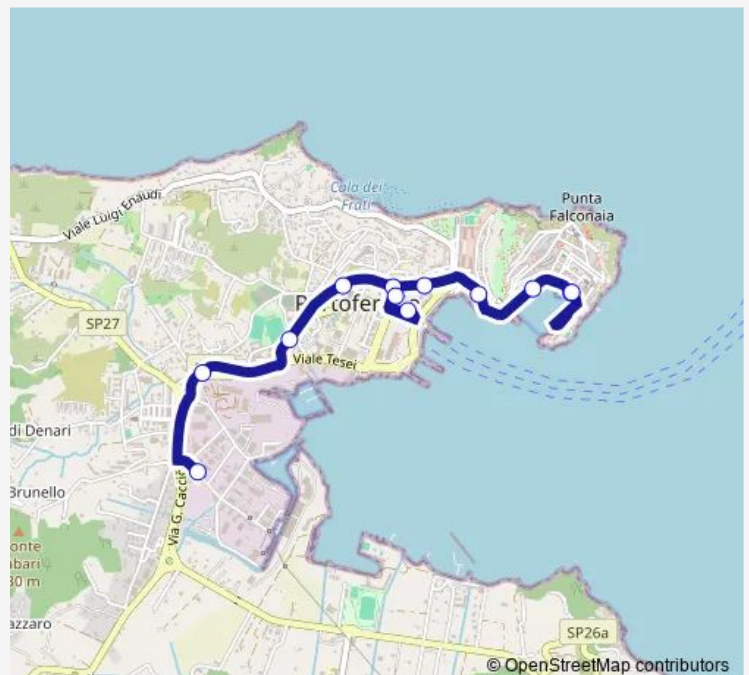

### Direction

Portoferraio, Calata Matteotti — V. Della Ferriera 1

24 stops

[Open route schedule](#)

Portoferraio, Calata Matteotti

Portoferraio, Calata Mazzini 21

V. V.Emanuele li14

Portoferraio Calata Italia

### Route schedule

Portoferraio, Calata Matteotti — V. Della Ferriera 1

Monday 07:20-18:30

Tuesday 07:20-18:30

Wednesday 07:20-18:30

Thursday 07:20-18:30

Friday 07:20-18:30

Saturday 07:20-18:30

### Route info

Direction: Portoferraio, Calata Matteotti

Stops: 24

Trip Duration: 0 hour 25 min

V. Degli Altiforni 12

V. Giannutri, Deposito Atl

V. Della Ferriera 1

**Direction**

V. Della Ferriera 1 — Portoferraio, Calata Matteotti

Monday	07:40-18:50
Tuesday	07:40-18:50
Wednesday	07:40-18:50
Thursday	07:40-18:50
Friday	07:40-18:50
Saturday	07:40-18:50
Sunday	—

**Route info**

Direction: V. Della Ferriera 1