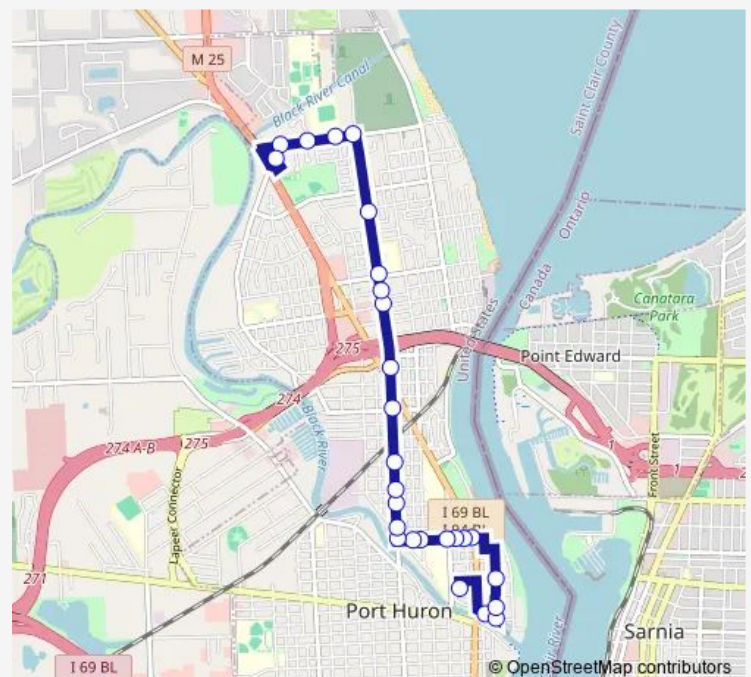

Glenwood Ave/ Elk St

Glenwood Ave/ 10th Ave

10th Ave/ Stanton St

10th Ave/ Lincoln Ave

10th Ave/ Kearney St

10th Ave/ Washington Ave

10th Ave/ Mcphearson St

10th Ave/ Mansfield St

10th Ave/ Hancock St

10th Ave/ Riverview St

10th Ave/ Garfield St

Route schedule

Downtown Transfer Center — Pine Grove Plaza

Monday	06:15-21:15
Tuesday	06:15-21:15
Wednesday	06:15-21:15
Thursday	06:15-21:15
Friday	06:15-21:15
Saturday	07:45-21:15
Sunday	—

Route info

Direction: Downtown Transfer Center

Stops: 27

Trip Duration: 0 hour 20 min

4 — Route 4

10th Ave/ Florida Ave

10th Ave/ Holland Ave

Holland Ave/ Williamsburg Dr -Shelter @ Holland Woods
M.S.

Holland Ave/ Ramblewood Ct

Holland Ave @ Mary Maxim

Pine Grove Plaza

Direction

Pine Grove Plaza — Downtown Transfer Center

21 stops

[Open route schedule](#)

Pine Grove Plaza