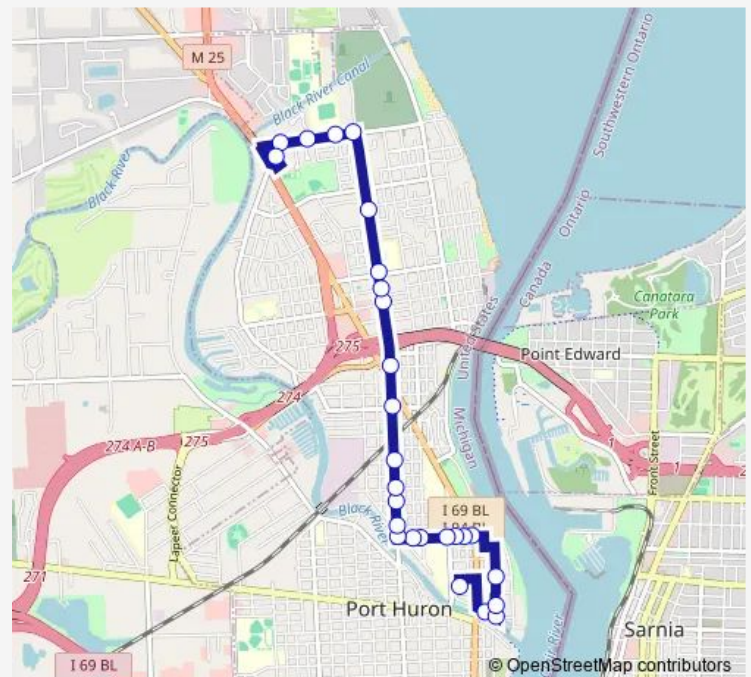

10th Ave/ Garfield St

### Route schedule

Downtown Transfer Center — Pine Grove Plaza

Monday 06:15-21:15

Tuesday 06:15-21:15

Wednesday 06:15-21:15

Thursday 06:15-21:15

Friday 06:15-21:15

Saturday 07:45-21:15

### Route info

Direction: Downtown Transfer Center

Stops: 27

Trip Duration: 0 hour 20 min

4 — Route 4

10th Ave/ Florida Ave

10th Ave/ Holland Ave

Holland Ave/ Williamsburg Dr -Shelter @ Holland Woods  
M.S.

Holland Ave/ Ramblewood Ct

Holland Ave @ Mary Maxim

Pine Grove Plaza

**Direction**

Pine Grove Plaza — Downtown Transfer Center

21 stops

[Open route schedule](#)

Pine Grove Plaza