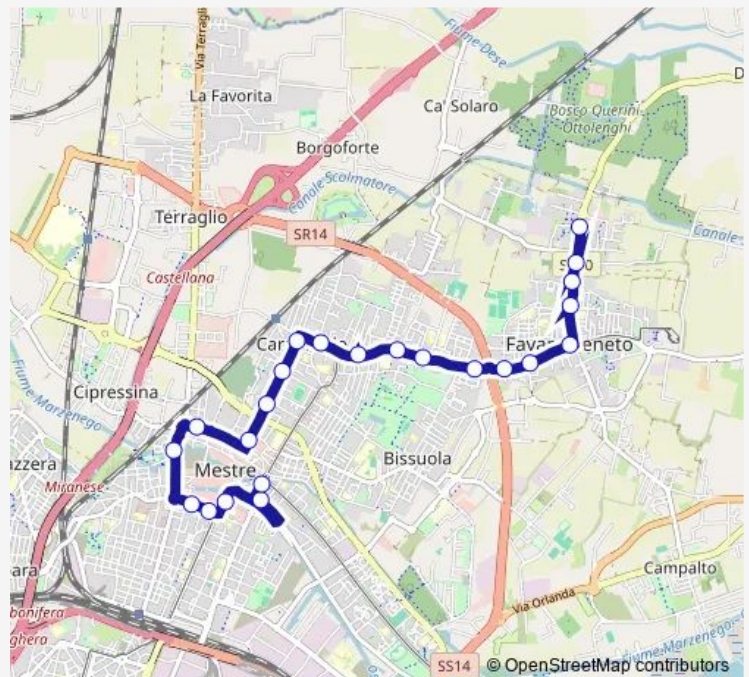

Thursday 03:45

Friday 03:45

Saturday 03:45

Sunday 03:45

Route info

Direction: Altinia Ca' Rezzonico

Stops: 23

Trip Duration: 0 hour 17 min