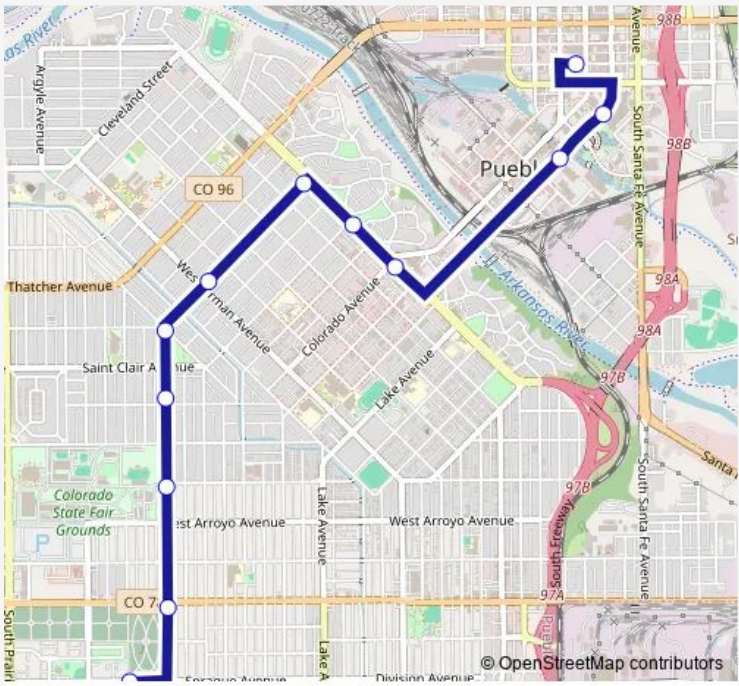

**Bus 4 Berkley-Beulah**

[Go to website](#)

**Direction**  
 Sprague - Brown — Transit Center (Court St)  
 12 stops  
[Open route schedule](#)

- Sprague - Brown
- Beulah - Northern
- Beulah - Summit
- Beulah - Rice
- Beulah - Polk
- Polk - Orman
- Polk - Abriendo
- Abriendo - Jackson
- Abriendo - Colorado
- S Main St Parking Garage
- 320 Central Main Convention Center
- Transit Center (Court St)

**Route schedule**  
 Sprague - Brown — Transit Center (Court St)

Monday	07:12-18:12
Tuesday	07:12-18:12
Wednesday	07:12-18:12
Thursday	07:12-18:12
Friday	07:12-18:12
Saturday	09:12-18:12
Sunday	—

**Route info**  
 Direction: Sprague - Brown  
 Stops: 12  
 Trip Duration: 0 hour 18 min

**Direction**

Transit Center (Court St) — Sprague - Brown

12 stops

[Open route schedule](#)

Transit Center (Court St)

Grand -Victoria

S Main - D St Police Station

Colorado - Abriendo Library

## Route schedule

Transit Center (Court St) — Sprague - Brown

Monday 07:00-18:00

Tuesday 07:00-18:00

Wednesday 07:00-18:00

Thursday 07:00-18:00

Friday 07:00-18:00

Saturday 09:00-18:00