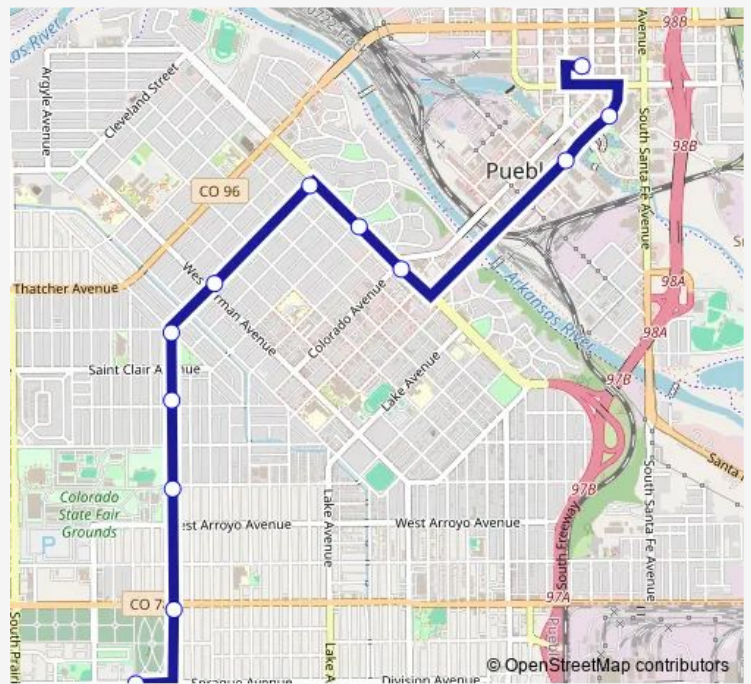

## Bus 4 Berkley-Beulah

[Go to website](#)

**Direction**  
 Sprague - Brown — Transit Center (Court St)  
 12 stops  
[Open route schedule](#)

- Sprague - Brown
- Beulah - Northern
- Beulah - Summit
- Beulah - Rice
- Beulah - Polk
- Polk - Orman
- Polk - Abriendo
- Abriendo - Jackson
- Abriendo - Colorado
- S Main St Parking Garage
- 320 Central Main Convention Center
- Transit Center (Court St)

Route schedule  
 Sprague - Brown — Transit Center (Court St)

Monday	07:12-18:12
Tuesday	07:12-18:12
Wednesday	07:12-18:12
Thursday	07:12-18:12
Friday	07:12-18:12
Saturday	09:12-18:12
Sunday	—

Route info  
 Direction: Sprague - Brown  
 Stops: 12  
 Trip Duration: 0 hour 18 min

**Direction**

Transit Center (Court St) — Sprague - Brown

12 stops

[Open route schedule](#)

Transit Center (Court St)

Grand -Victoria

S Main - D St Police Station

Colorado - Abriendo Library

## Route info

Direction: Transit Center (Court St)

Stops: 12

Trip Duration: 0 hour 12 min

4 Bus time schedules and route maps are available in an offline PDF at [busmaps.com](https://busmaps.com). Use the [busmaps.com](https://busmaps.com) website to see live bus times, train schedule or subway schedule, and step-by-step directions for all public transit in Pueblo