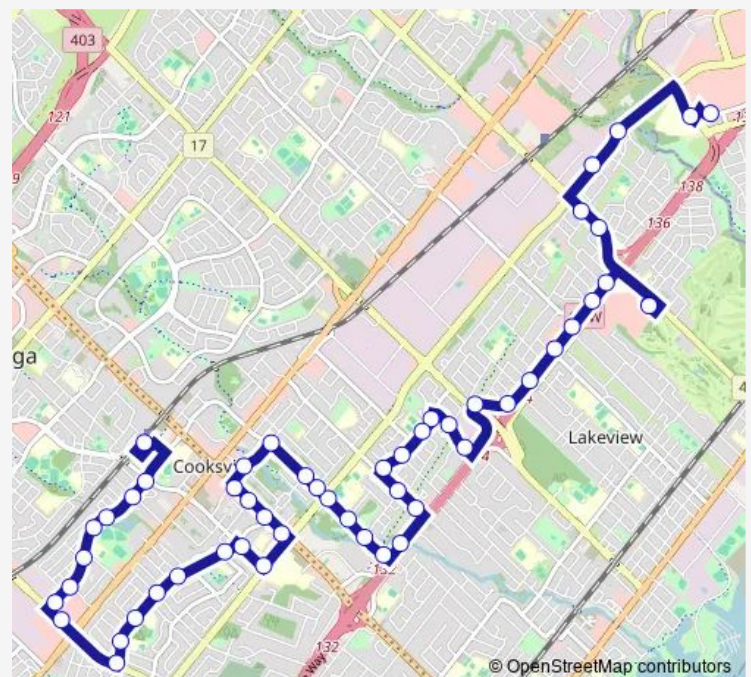

### Route schedule

Sherway Gardens Bus Terminal Platform A — Cooksville  
Go Station Platform 7

Monday 04:29-23:24

Tuesday 04:29-23:24

Wednesday 04:29-23:24

Thursday 04:29-23:24

Friday 04:29-23:24

Saturday 07:07-22:30

### Route info

Direction: Sherway Gardens Bus Terminal Platform A

Stops: 52

Trip Duration: 0 hour 56 min

4 — North Service Road

Cliff Rd At North Service Rd

North Service Rd West Of Cliff Rd

Camilla Rd At North Service Rd