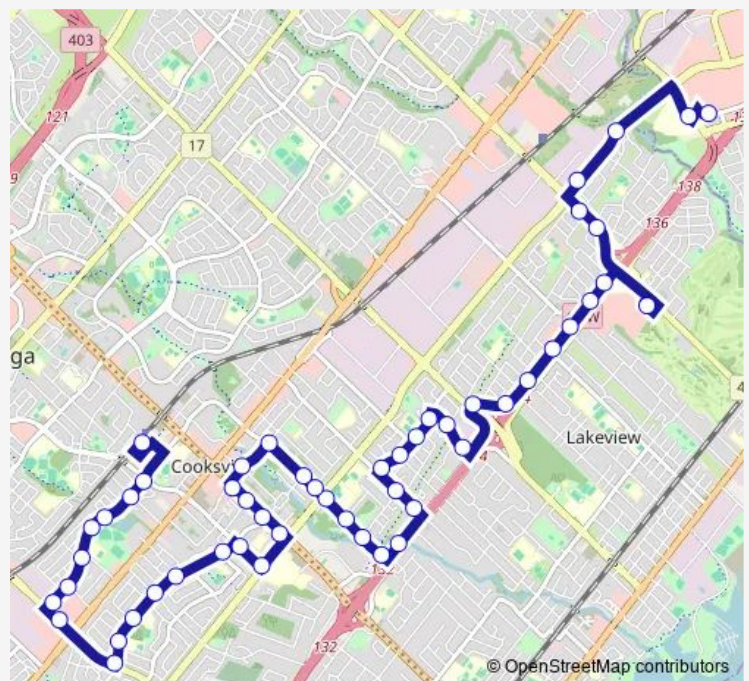

Tedwyn Dr At Munden Rd

Tedwyn Dr At Cliff Rd

Cliff Rd At Pathfinder Dr

Route schedule

Sherway Gardens Bus Terminal Platform A — Cooksville
 Go Station Platform 7

Monday	04:29-23:24
Tuesday	04:29-23:24
Wednesday	04:29-23:24
Thursday	04:29-23:24
Friday	04:29-23:24
Saturday	07:07-22:30
Sunday	07:31-20:24

Route info

Direction: Sherway Gardens Bus Terminal Platform A

Stops: 52

Trip Duration: 0 hour 59 min

4 — North Service Road

Cliff Rd At North Service Rd

North Service Rd West Of Cliff Rd

Camilla Rd At North Service Rd

Camilla Rd At Pathfinder Dr

Camilla Rd At Cherry Post Dr

Camilla Rd At Camilla Pl

Camilla Rd At Daphne Ave

Camilla Rd At Paisley Blvd

Camilla Rd At King St

King St At Shepard Ave

Hurontario St At King St

Thursday 14:40

Friday 14:40

Saturday —

Sunday —

Route info

Direction: Huron Park Access Rd At Queensway

Stops: 41

Trip Duration: 0 hour 45 min