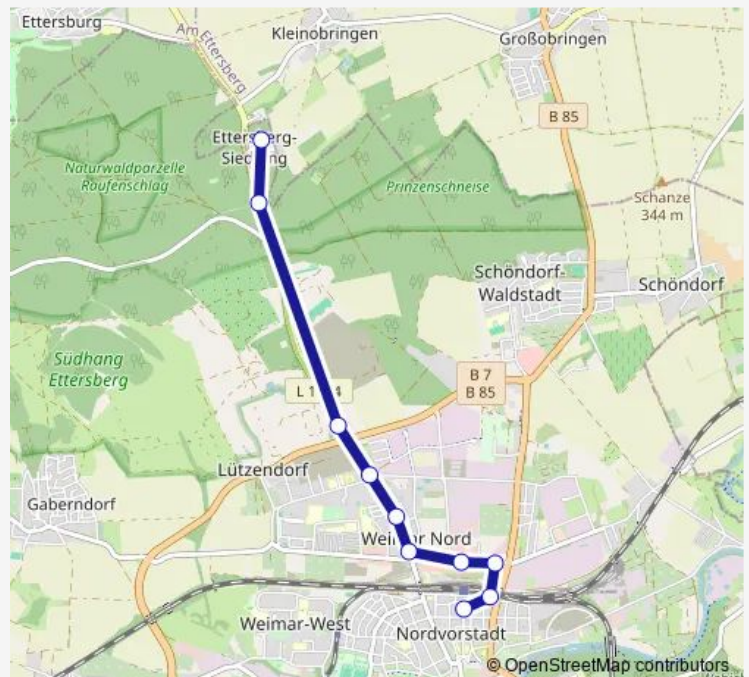

Nordbahnhof

Rastenberger Tunnel

Ettersburger Straße

Heldrunger Straße

Lützendorfer Straße

Am Herrenrödchen

Buchenwaldstraße

Ettersbergsiedlung

Route schedule

Hauptbahnhof — Ettersbergsiedlung

Monday 23:40

Tuesday 23:40

Wednesday 23:40

Thursday 23:40

Friday 24:40⁺¹

Saturday 24:40⁺¹

Sunday 23:40

Route info

Direction: Hauptbahnhof

Stops: 10

Trip Duration: 0 hour 7 min

Direction

Ettersbergsiedlung — Hauptbahnhof

10 stops

Thursday 23:46-23:47

Friday 24:46-00:47⁺¹Saturday 24:46-00:47⁺¹

Sunday 23:46-23:47

Route info

Direction: Ettersbergsiedlung

Stops: 10

Trip Duration: 0 hour 7 min

4 Bus time schedules and route maps are available in an offline PDF at busmaps.com. Use the busmaps.com website to see live bus times, train schedule or subway schedule, and step-by-step directions for all public transit in Weimar