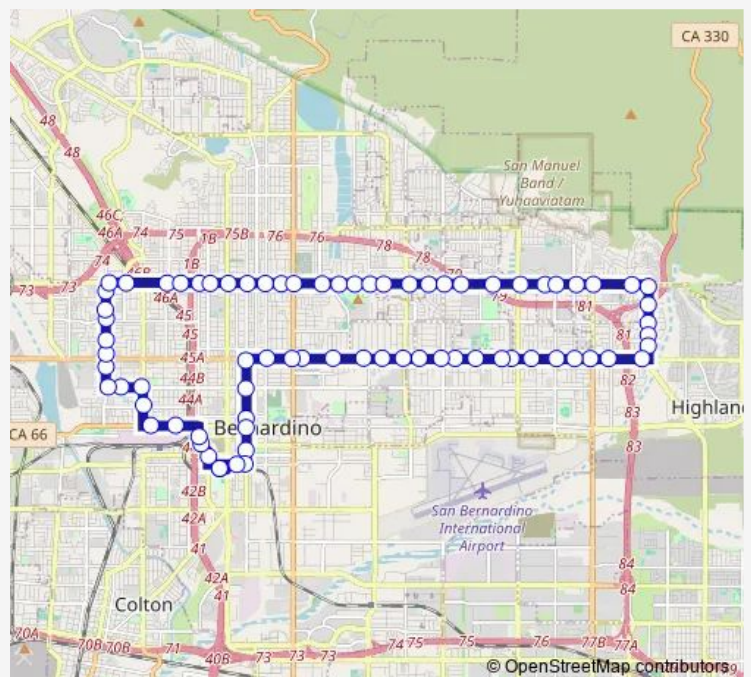

Highland @ Muscupiabe Eb Ns

Highland @ Lincoln Eb Fs

Highland @ H St Fs

Route schedule

San Bernardino Transit Center — Baseline @ Boulder Wb Fs

Monday 21:57

Tuesday 21:57

Wednesday 21:57

Thursday 21:57

Friday 21:57

Saturday —

Sunday 18:30

Route info

Direction: San Bernardino Transit Center

Stops: 49

Trip Duration: 0 hour 49 min

4 — SAN Bдно-Baseline-Highland

Highland @ G Eb Fs

Highland @ E Eb Fs

Highland @ Arrowhead Eb Fs

Highland @ Sierra Way Eb Ns

Highland @ Wall Eb Ns

Highland @ Waterman Eb Fs

Highland @ Valencia Eb Fs