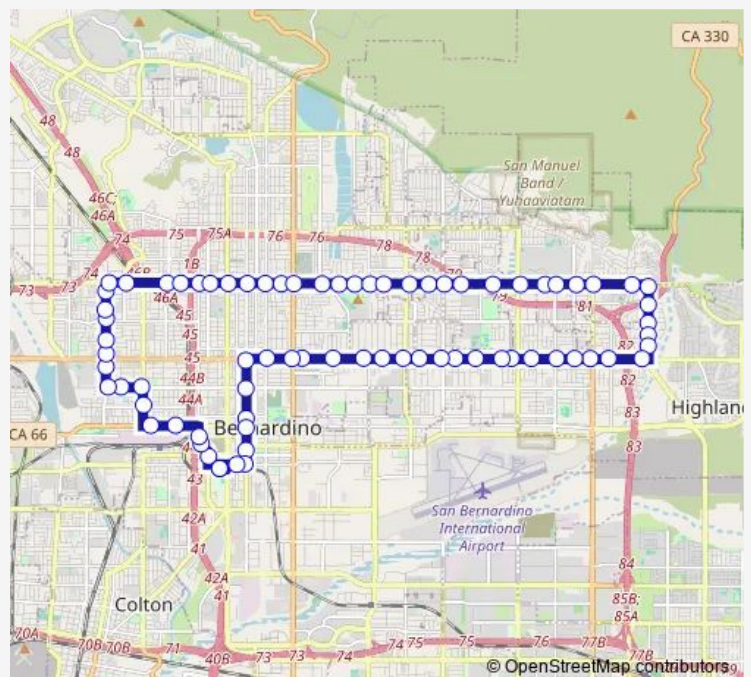

Highland @ Muscupiabe Eb Ns

Highland @ Lincoln Eb Fs

Highland @ H St Fs

Route schedule

San Bernardino Transit Center — San Bernardino Transit Center

Monday 04:15-22:00

Tuesday 04:15-22:00

Wednesday 04:15-22:00

Thursday 04:15-22:00

Friday 04:15-22:00

Saturday 06:03-20:10

Sunday 05:51-18:30

Route info

Direction: San Bernardino Transit Center

Stops: 75

Trip Duration: 1 hour 30 min

4 — SAN Bдно-Baseline-Highland

Highland @ G Eb Fs

Highland @ E Eb Fs

Highland @ Arrowhead Eb Fs

Highland @ Sierra Way Eb Ns

Highland @ Wall Eb Ns

Highland @ Waterman Eb Fs

Highland @ Valencia Eb Fs