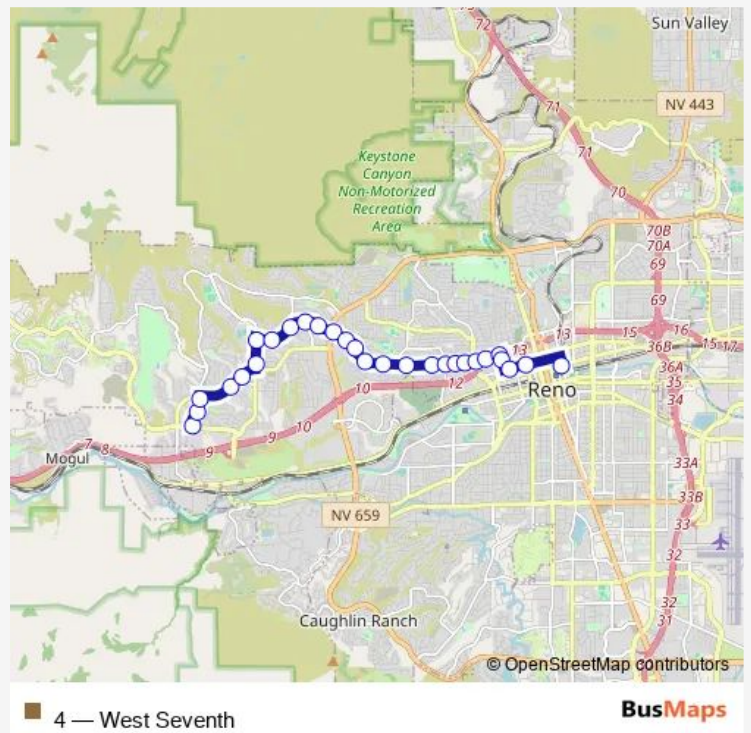

## Bus 4 West Seventh

[Go to website](#)

**Direction**  
 Sharlands Avenue and Avenida de Landa — RTC 4th Street Station Bay P 4SS (Rt 15)

28 stops

[Open route schedule](#)

- Sharlands Avenue and Avenida de Landa
- Avenida De Landa and Chesterfield Lane
- Avenida De Landa and Enchanted Valley Drive
- Mae Anne Avenue and Ambassador Drive
- Mae Anne Avenue and Stone Valley Drive
- Robb Drive and Mae Anne Avenue
- Robb Drive at Mcqueen High School
- W 7th Street and Stargaze Way
- W 7th Street and Montego Drive
- W 7th Street and Sierra Highlands Drive
- W 7th Street at Walmart
- W 7th Street and N Mccarran Boulevard
- W 7th Street and Conway Lane
- W 7th Street and Akard Drive
- W 7th Street and Downey Avenue
- W 7th Street and James Lane
- W 7th Street and Rhode Island Drive
- W 7th Street and Mcdonald Drive
- W 7th Street and Stoker Avenue
- W 7th Street and Genoa Avenue
- W 7th Street and Elgin Avenue

### Route schedule

Sharlands Avenue and Avenida de Landa — RTC 4th Street Station Bay P 4SS (Rt 15)

Monday	23:06
Tuesday	23:06
Wednesday	23:06
Thursday	23:06
Friday	23:06
Saturday	—
Sunday	—

### Route info

Direction: Sharlands Avenue and Avenida de Landa

Stops: 28

Trip Duration: 0 hour 19 min

W 7th Street and Keystone Avenue

W 7th Street and Canal Street

W 7th Street and Washington Street

Washington Street and W 7th Street

## Route info

Direction: Sharlands Avenue and Avenida de Landa

Stops: 28

Trip Duration: 0 hour 20 min

Washington Street and W 7th Street

W 5th Street and Bell Street

W 5th Street and N Arlington Avenue

RTC 4th Street Station Bay F 4SS (Rt 4)