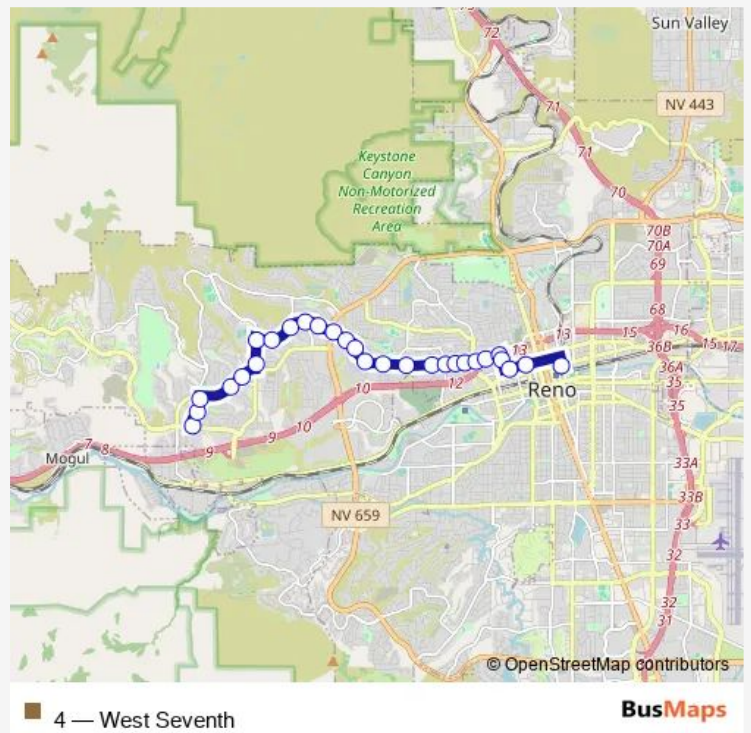

**Route schedule**

Sharlands Avenue and Avenida de Landa — RTC 4th Street Station Bay O 4SS (Rt 5)

Monday	23:06
Tuesday	23:06
Wednesday	23:06
Thursday	23:06
Friday	23:06
Saturday	—
Sunday	—

**Route info**

Direction: Sharlands Avenue and Avenida de Landa

Stops: 28

Trip Duration: 0 hour 19 min

W 7th Street and Keystone Avenue

W 7th Street and Canal Street

W 7th Street and Washington Street

Washington Street and W 7th Street

W 5th Street and Bell Street

W 5th Street and N Arlington Avenue

RTC 4th Street Station Bay O 4SS (Rt 5)

## Route info

Direction: Sharlands Avenue and Avenida de Landa

Stops: 28

Trip Duration: 0 hour 20 min

Washington Street and W 7th Street

W 5th Street and Bell Street

W 5th Street and N Arlington Avenue

RTC 4th Street Station Bay F 4SS (Rt 4)