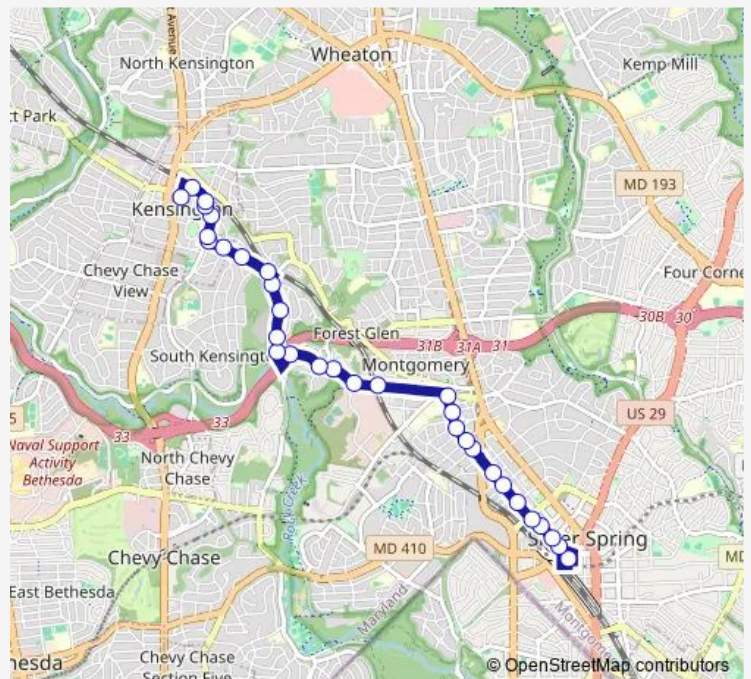

Friday 06:06-18:36

Saturday —

Sunday —

Route info

Direction: Silver Spring Station & BAY 230

Stops: 32

Trip Duration: 0 hour 20 min

4 — 4-Silver Spring-Kensington

Montgomery AVE & Kensington Pkwy

Howard AVE & Fawcett St

Armory -Knowles

Direction

Armory AVE & Knowles Ave — Silver Spring Station & BAY 230

32 stops

[Open route schedule](#)

Armory AVE & Knowles Ave

Route info

Direction: Armory AVE & Knowles Ave

Stops: 32

Trip Duration: 0 hour 24 min

2ND AVE & 16th St

2ND AVE & Wilson Pl

2ND AVE & Noyes Dr

2ND AVE & Ballard St

Sunday —

Route info

Direction: Armory AVE & Knowles Ave

Stops: 32

Trip Duration: 0 hour 19 min

2ND AVE & 16th St

2ND AVE & Wilson Pl

2ND AVE & Noyes Dr