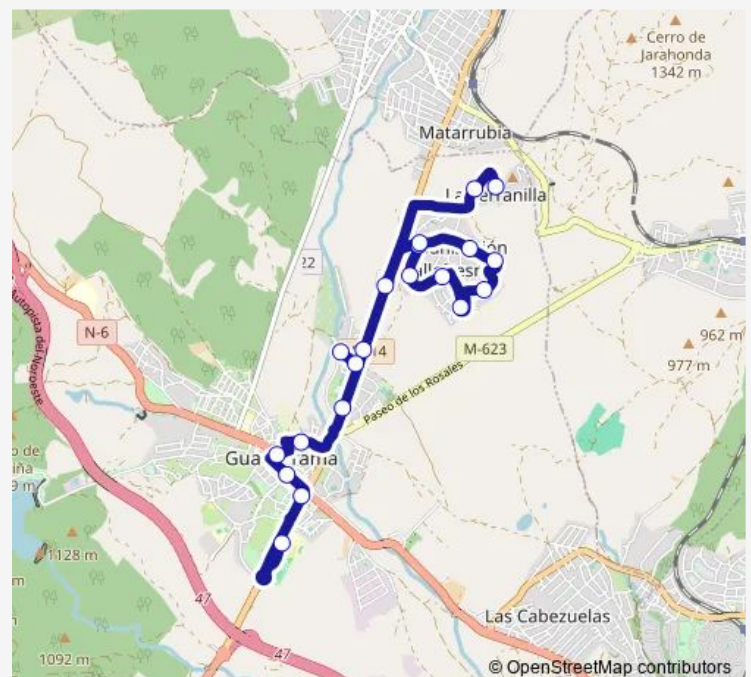

Pico DEL Yelmo N°30

Pico DEL Yelmo-Maliciosa

Peñalara-Cabeza DE Hierro

Puerto Navacerrada-Cueva Valiente

Cresta DE Claveles-Av.Bola DEL Mundo

Av.Bola DEL Mundo-Pico DEL Águila

Av.Bola DEL Mundo-Pico DEL Oso

### Route schedule

Escoriales-Polideportivo — Tramontana-Urb.La Serranilla

Monday 08:15-21:45

Tuesday 08:15-21:45

Wednesday 08:15-21:45

Thursday 08:15-21:45

Friday —

Saturday 11:45-21:45

### Route info

Direction: Escoriales-Polideportivo

Stops: 21

Trip Duration: 0 hour 25 min

4 — Polideportivo-Vallefresnos/LA Serranilla

## Route info

Direction: Tramontana-Urb.La Serranilla

Stops: 20

Trip Duration: 0 hour 35 min

4 Bus time schedules and route maps are available in an offline PDF at busmaps.com. Use the busmaps.com website to see live bus times, train schedule or subway schedule, and step-by-step directions for all public transit in Guadarrama