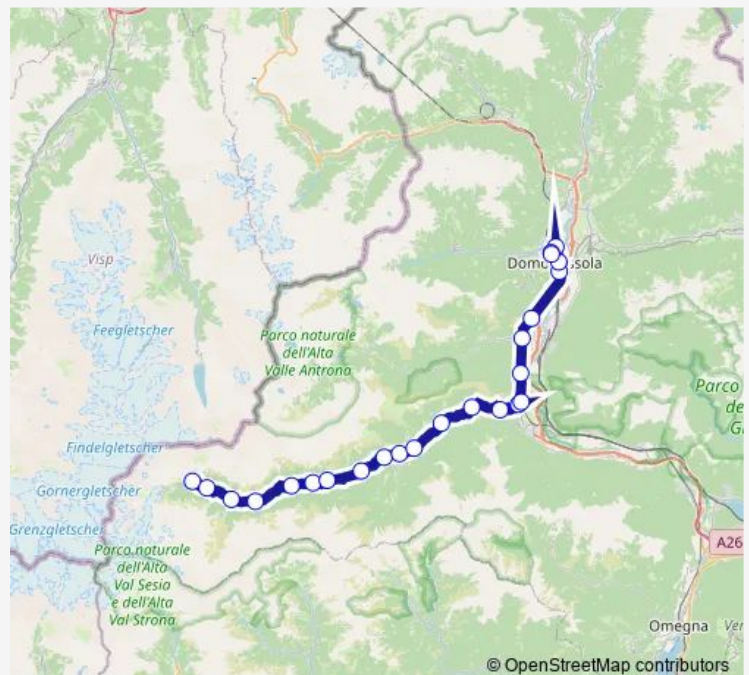

### Route schedule

DOMODOSSOLA - VIA SCAPACCINO, 50 — PECETTO

|           |             |
|-----------|-------------|
| Monday    | 09:05-13:20 |
| Tuesday   | 09:05-13:20 |
| Wednesday | 09:05-13:20 |
| Thursday  | 09:05-13:20 |
| Friday    | 09:05-13:20 |
| Saturday  | 09:05       |
| Sunday    | —           |

### Route info

Direction: DOMODOSSOLA - VIA SCAPACCINO, 50

Stops: 26

Trip Duration: 1 hour 35 min

4 — Domodossola- Macugnaga

BusMaps

CEPPO MORELLI - CAMPIOLI

PESTARENA